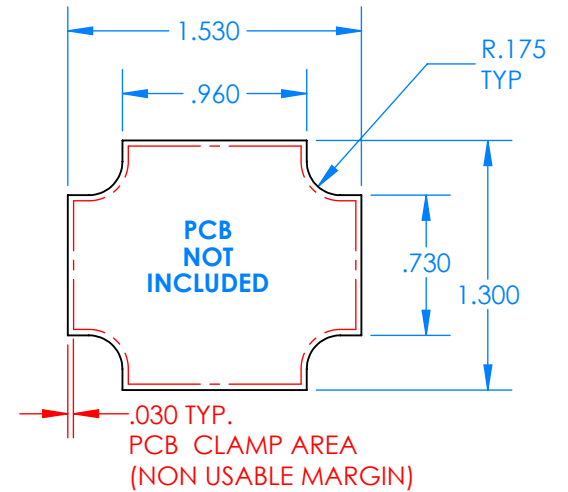

SERPAC CT20A-YY-A7-ZZ

Electronic Enclosures

Enclosure color (YY)

Top-Bottom combinations available

- BK=black
- CL=clear
- TRGY=translucent gray
- TRRD=translucent red

Strap color (ZZ)

- BK=black
- BL=blue
- GM=gunmetal
- NG=neon green
- NO=neon orange
- OR=orange
- YL=yellow
- WH=white

PN	Description
5510A	(1) BW 2A Top style A
5511A	(1) BW 2A Bottom style A
5519A	(1) CT2 7" Loop Strap style A
6002	(4) #2 X 3/8" PH HD screw. TORQUE 35-60 in-oz

Watertight enclosure meets or exceeds:
IP67
NEMA 4X, 12, 13