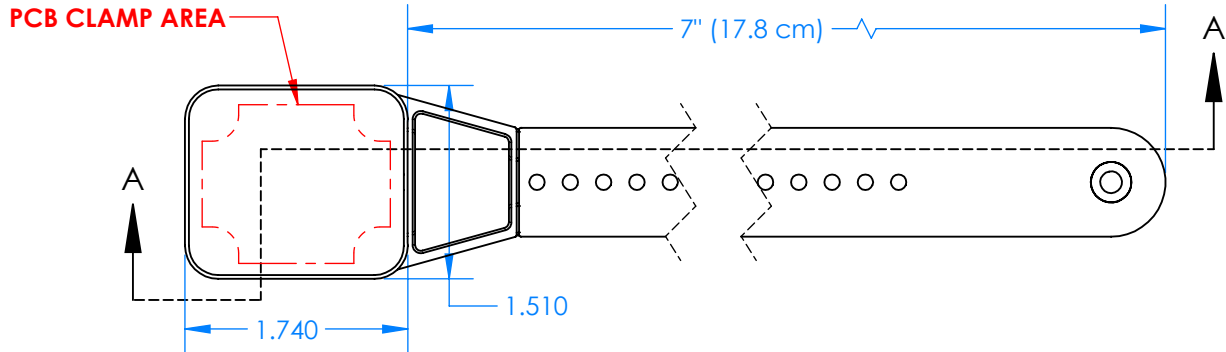

SERPAC CT20A-YY-A7-ZZ

Electronic Enclosures

Enclosure color (YY)

Top-Bottom combinations available

- BK=black
- CL=clear
- TRGY=translucent gray
- TRRD=translucent red

Strap color (ZZ)

- BK=black
- BL=blue
- GM=gunmetal
- NG=neon green
- NO=neon orange
- OR=orange
- YL=yellow
- WH=white

PN	Description
5510A	(1) BW 2A Top style A
5511A	(1) BW 2A Bottom style A
5519A	(1) CT2 7" Loop Strap style A
6002	(4) #2 X 3/8" PH HD screw. TORQUE 35-60 in-oz

Watertight enclosure meets or exceeds:
IP67
NEMA 4X, 12, 13