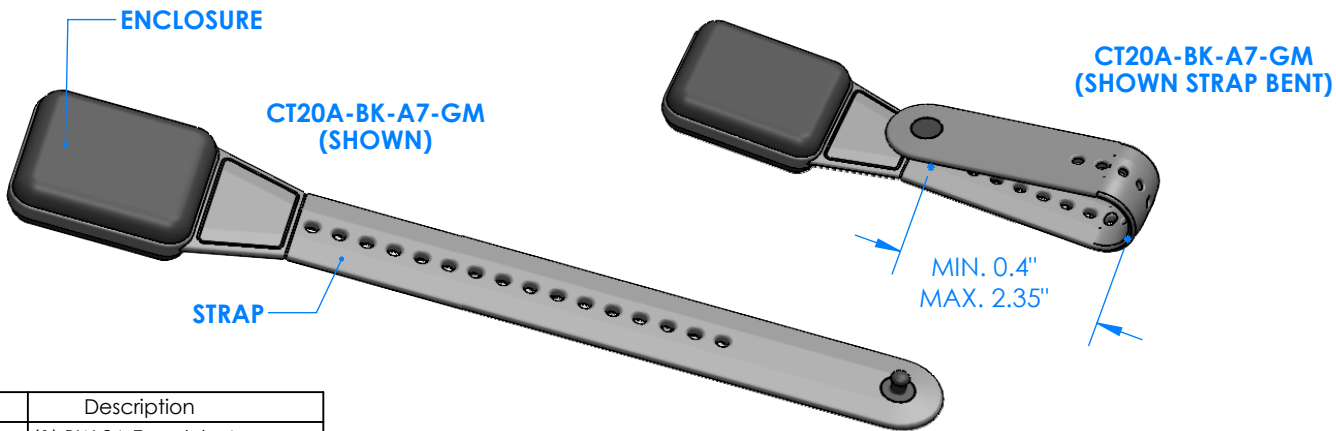

SERPAC CT20A-YY-A7-ZZ

Electronic Enclosures

Enclosure color (YY)

Top-Bottom combinations available

- BK=black
- CL=clear
- TRGY=translucent gray
- TRRD=translucent red

Strap color (ZZ)

- BK=black
- BL=blue
- GM=gunmetal
- NG=neon green
- NO=neon orange
- OR=orange
- YL=yellow
- WH=white

PN	Description
5510A	(1) BW 2A Top style A
5511A	(1) BW 2A Bottom style A
5519A	(1) CT2 7" Loop Strap style A
6002	(4) #2 X 3/8" PH HD screw. TORQUE 35-60 in-oz

Watertight enclosure meets or exceeds:
IP67
NEMA 4X, 12, 13