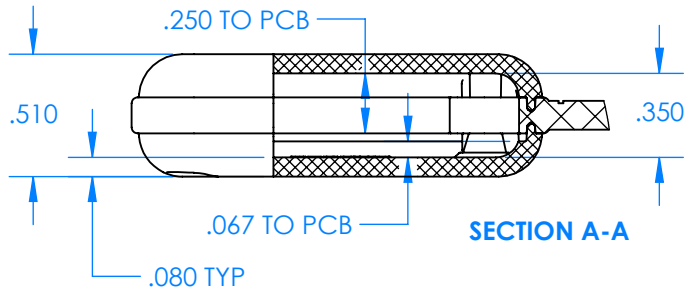

SERPAC CT20A-YY-A7-ZZ

Electronic Enclosures

Enclosure color (YY)

Top-Bottom combinations available

- BK=black
- CL=clear
- TRGY=translucent gray
- TRRD=translucent red

Strap color (ZZ)

- BK=black
- BL=blue
- GM=gunmetal
- NG=neon green
- NO=neon orange
- OR=orange
- YL=yellow
- WH=white

PN	Description
5510A	(1) BW 2A Top style A
5511A	(1) BW 2A Bottom style A
5519A	(1) CT2 7" Loop Strap style A
6002	(4) #2 X 3/8" PH HD screw. TORQUE 35-60 in-oz

Watertight enclosure meets or exceeds:
IP67
NEMA 4X, 12, 13