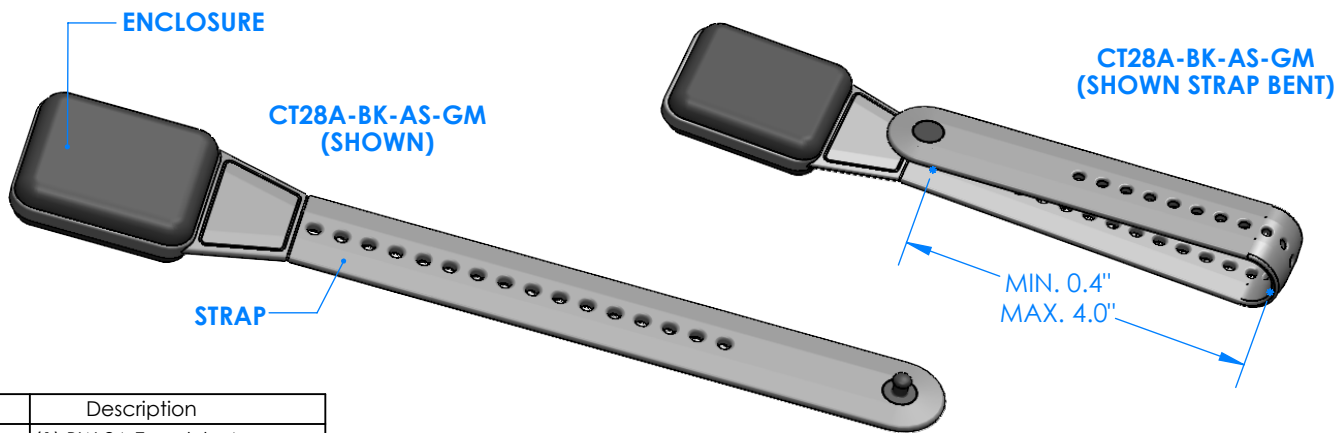

SERPAC CT20A-YY-A10-ZZ

Electronic Enclosures

Enclosure color (YY)
 Top-Bottom combinations available
 BK=black
 CL=clear
 TRGY=translucent gray
 TRRD=translucent red

Strap color (ZZ)
 BK=black
 BL=blue
 GM=gunmetal
 NG=neon green
 NO=neon orange
 OR=orange
 YL=yellow
 WH=white

PN	Description
5510A	(1) BW 2A Top style A
5511A	(1) BW 2A Bottom style A
5520A	(1) CT2 10" Loop Strap style A
6003	(4) #2 X 1/2" PH HD screw. TORQUE 35-60 in-oz

Watertight enclosure meets or exceeds:
 IP67
 NEMA 4X, 12, 13