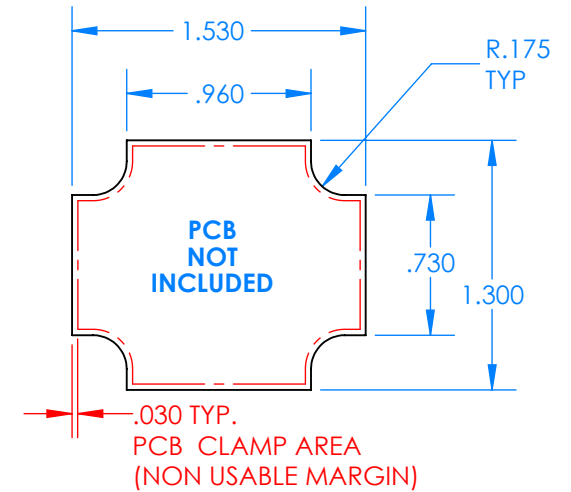

SERPAC CT20A-YY-A10-ZZ

Electronic Enclosures

Enclosure color (YY)
 Top-Bottom combinations available
 BK=black
 CL=clear
 TRGY=translucent gray
 TRRD=translucent red

Strap color (ZZ)
 BK=black
 BL=blue
 GM=gunmetal
 NG=neon green
 NO=neon orange
 OR=orange
 YL=yellow
 WH=white

PN	Description
5510A	(1) BW 2A Top style A
5511A	(1) BW 2A Bottom style A
5520A	(1) CT2 10" Loop Strap style A
6003	(4) #2 X 1/2" PH HD screw. TORQUE 35-60 in-oz

Watertight enclosure meets or exceeds:
 IP67
 NEMA 4X, 12, 13