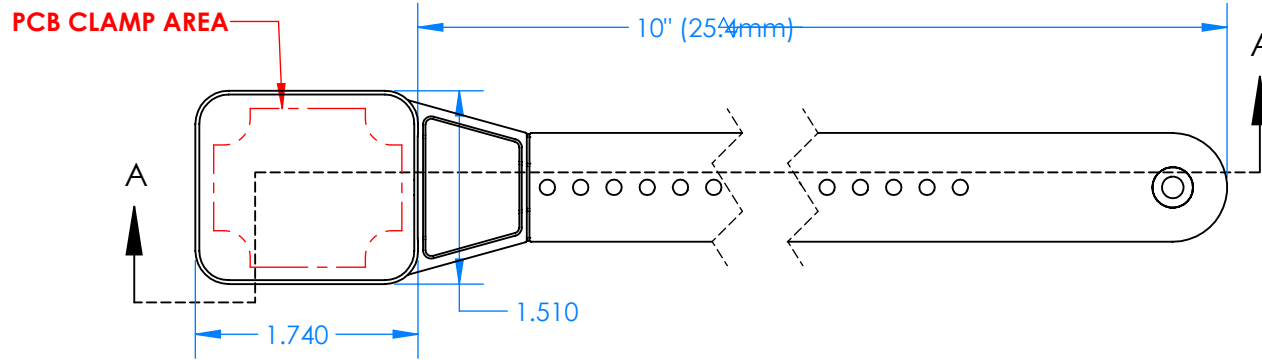

SERPAC CT20A-YY-A10-ZZ

Electronic Enclosures

Enclosure color (YY)
 Top-Bottom combinations available
 BK=black
 CL=clear
 TRGY=translucent gray
 TRRD=translucent red

Strap color (ZZ)
 BK=black
 BL=blue
 GM=gunmetal
 NG=neon green
 NO=neon orange
 OR=orange
 YL=yellow
 WH=white

PN	Description
5510A	(1) BW 2A Top style A
5511A	(1) BW 2A Bottom style A
5520A	(1) CT2 10" Loop Strap style A
6003	(4) #2 X 1/2" PH HD screw. TORQUE 35-60 in-oz

Watertight enclosure meets or exceeds:
 IP67
 NEMA 4X, 12, 13