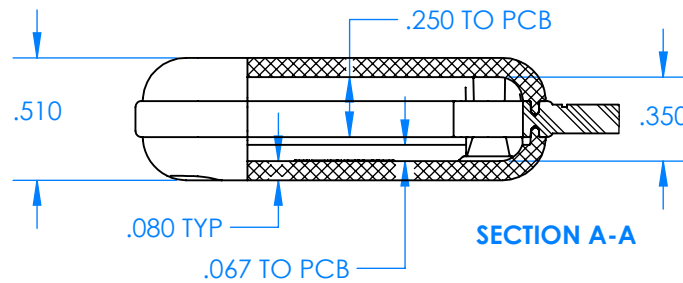

SERPAC CT20A-YY-A10-ZZ

Electronic Enclosures

Enclosure color (YY)
 Top-Bottom combinations available
 BK=black
 CL=clear
 TRGY=translucent gray
 TRRD=translucent red

Strap color (ZZ)
 BK=black
 BL=blue
 GM=gunmetal
 NG=neon green
 NO=neon orange
 OR=orange
 YL=yellow
 WH=white

PN	Description
5510A	(1) BW 2A Top style A
5511A	(1) BW 2A Bottom style A
5520A	(1) CT2 10" Loop Strap style A
6003	(4) #2 X 1/2" PH HD screw. TORQUE 35-60 in-oz

Watertight enclosure meets or exceeds:
 IP67
 NEMA 4X, 12, 13