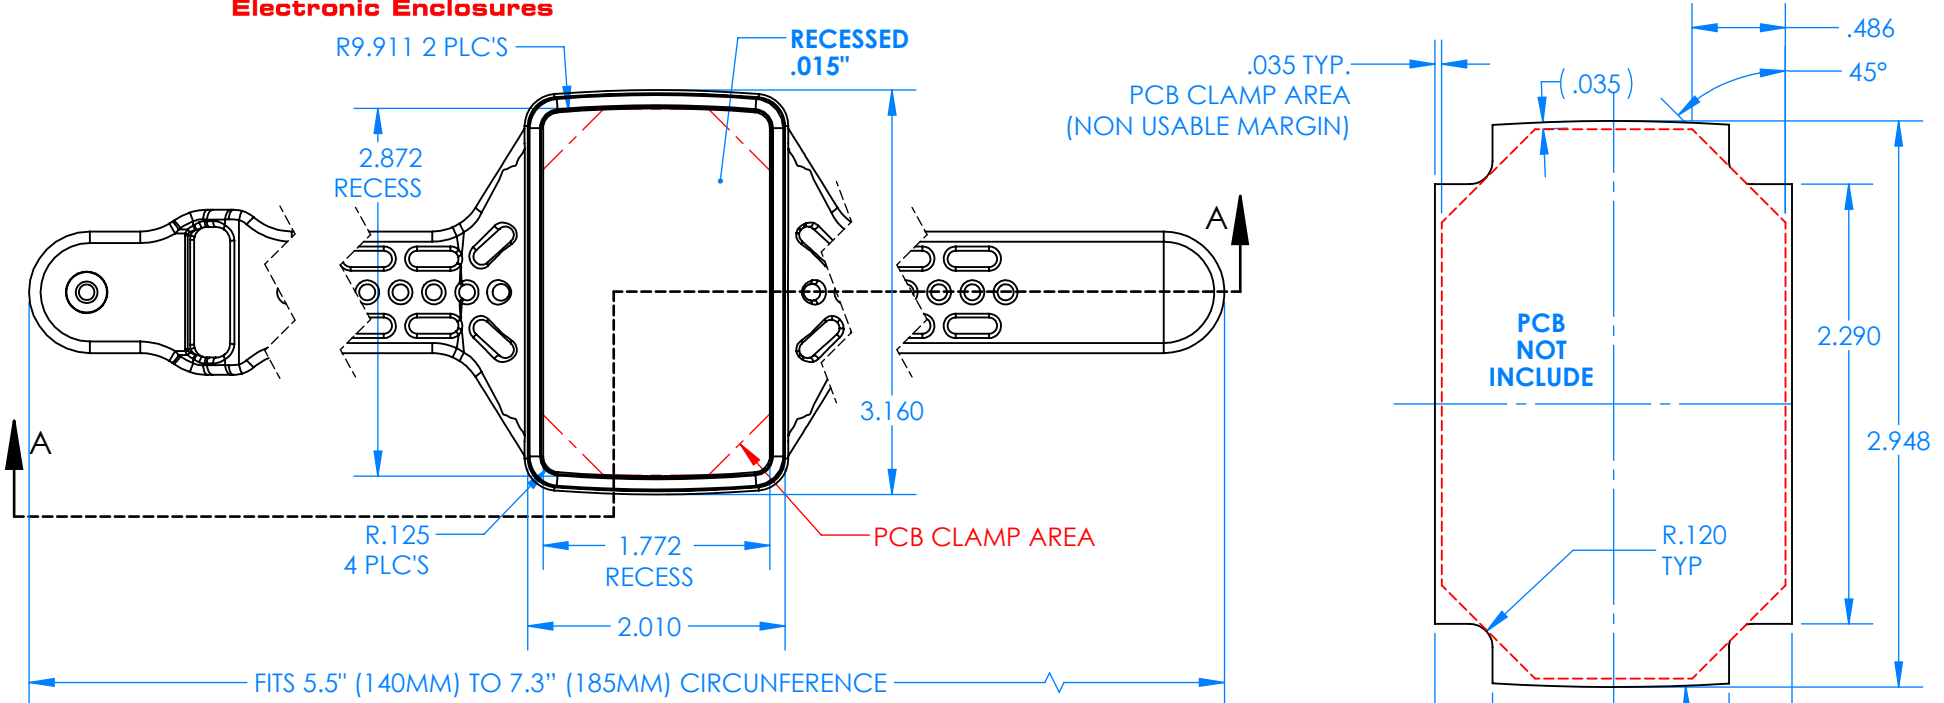

# SERPAC BW63D-YY-CS-ZZ

Electronic Enclosures

**BW63A-BK-AS-GM (SHOWN)**

**Enclosure color (YY)**  
**Top-Bottom combinations available**  
 BK=black  
 CL=clear  
 TRGY=translucent gray  
 TRRD=translucent red

**Strap color (ZZ)**  
 BK=black  
 BL=blue  
 GM=gunmetal  
 NG=neon green  
 NO=neon orange  
 OR=orange  
 YL=yellow  
 WH=white

PN	Description
5531D	(1) BW 6A Top style D
5534D	(1) BW 6B Bottom style D
5538C	(1) BW 6C Small Strap style D
6002	(4) #2 X 3/8" PH HD screw TORQUE 35-60 in-oz.

**Watertight enclosure meets or exceeds:  
 IP67  
 NEMA 4**