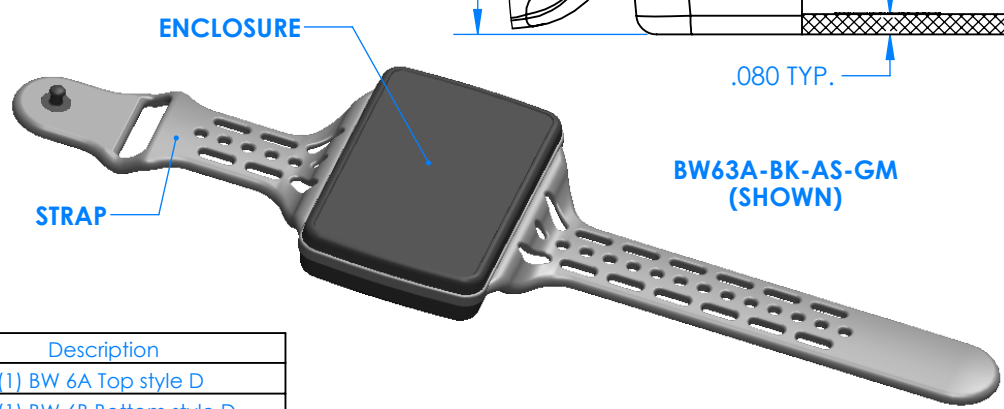

# SERPAC BW63D-YY-CS-ZZ

Electronic Enclosures

**BW63A-BK-AS-GM (SHOWN)**

**Enclosure color (YY)**  
**Top-Bottom combinations available**  
 BK=black  
 CL=clear  
 TRGY=translucent gray  
 TRRD=translucent red

**Strap color (ZZ)**  
 BK=black  
 BL=blue  
 GM=gunmetal  
 NG=neon green  
 NO=neon orange  
 OR=orange  
 YL=yellow  
 WH=white

PN	Description
5531D	(1) BW 6A Top style D
5534D	(1) BW 6B Bottom style D
5538C	(1) BW 6C Small Strap style D
6002	(4) #2 X 3/8" PH HD screw TORQUE 35-60 in-oz.

**Watertight enclosure meets or exceeds:  
 IP67  
 NEMA 4**