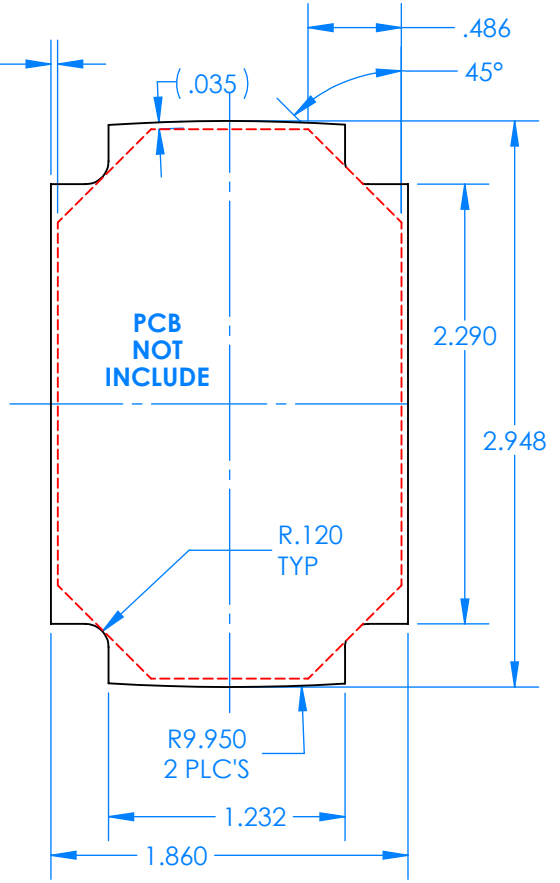

# SERPAC BW63D-YY-CS-ZZ

Electronic Enclosures

**BW63A-BK-AS-GM (SHOWN)**

**Enclosure color (YY)**  
**Top-Bottom combinations available**  
 BK=black  
 CL=clear  
 TRGY=translucent gray  
 TRRD=translucent red

**Strap color (ZZ)**  
 BK=black  
 BL=blue  
 GM=gunmetal  
 NG=neon green  
 NO=neon orange  
 OR=orange  
 YL=yellow  
 WH=white

PN	Description
5531D	(1) BW 6A Top style D
5534D	(1) BW 6B Bottom style D
5538C	(1) BW 6C Small Strap style D
6002	(4) #2 X 3/8" PH HD screw TORQUE 35-60 in-oz.

**Watertight enclosure meets or exceeds:  
 IP67  
 NEMA 4**