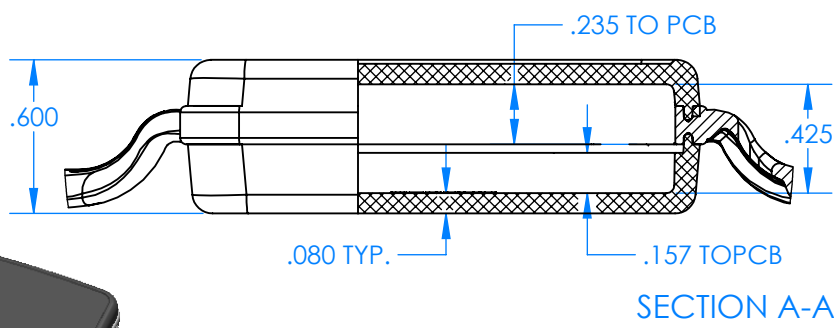

# SERPAC BW63D-YY-CS-ZZ

Electronic Enclosures

**BW63A-BK-AS-GM (SHOWN)**

**Enclosure color (YY)**  
**Top-Bottom combinations available**  
 BK=black  
 CL=clear  
 TRGY=translucent gray  
 TRRD=translucent red

**Strap color (ZZ)**  
 BK=black  
 BL=blue  
 GM=gunmetal  
 NG=neon green  
 NO=neon orange  
 OR=orange  
 YL=yellow  
 WH=white

PN	Description
5531D	(1) BW 6A Top style D
5534D	(1) BW 6B Bottom style D
5538C	(1) BW 6C Small Strap style D
6002	(4) #2 X 3/8" PH HD screw TORQUE 35-60 in-oz.