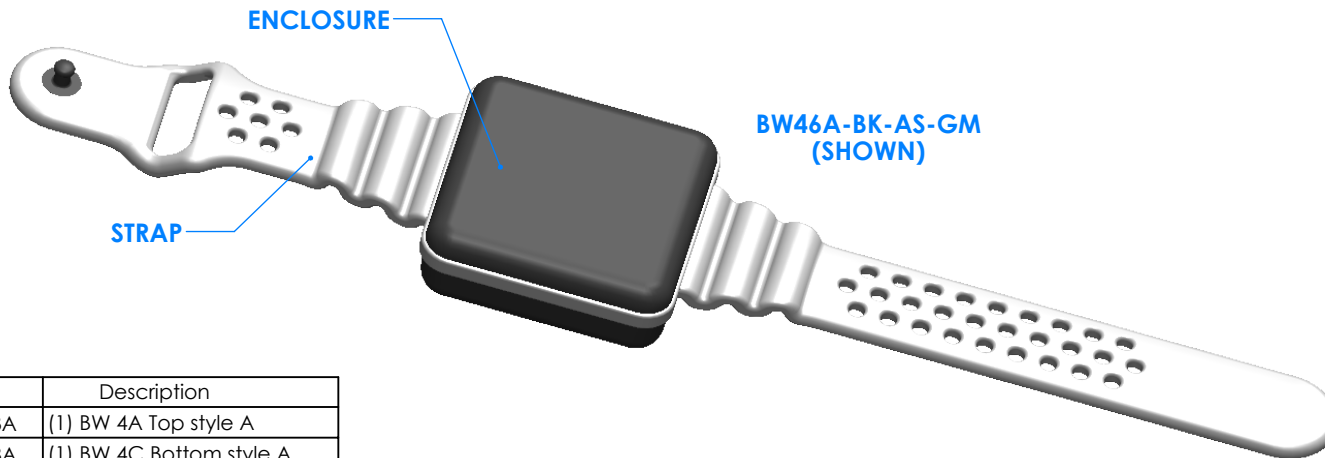

# SERPAC BW46A-YY-AS-ZZ

Electronic Enclosures

**Enclosure color (YY)**  
**Top-Bottom combinations available**  
 BK=black  
 CL=clear  
 TRGY=translucent gray  
 TRRD=translucent red

**Strap color (ZZ)**  
 BK=black  
 BL=blue  
 GM=gunmetal  
 NG=neon green  
 NO=neon orange  
 OR=orange  
 YL=yellow  
 WH=white

PN	Description
5523A	(1) BW 4A Top style A
5528A	(1) BW 4C Bottom style A
5529A	(1) BW 4S-Small Strap style A
6002	(4) #2 X 3/8" PH HD screw. TORQUE 35-60 in-oz

**Watertight enclosure meets or exceeds:**  
**IP67**  
**NEMA 4X, 12, 13**