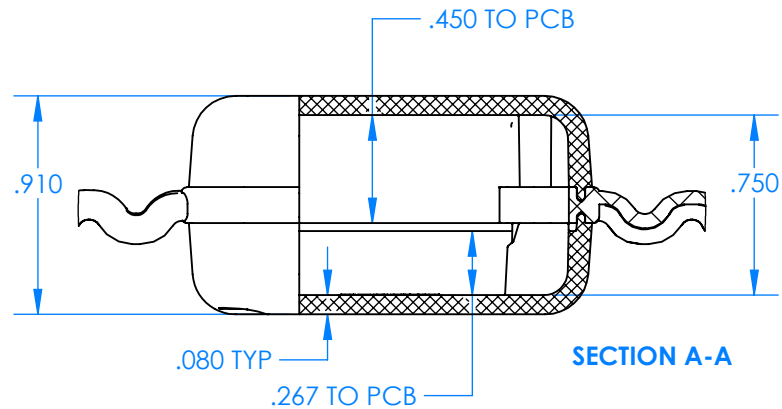

SERPAC BW28A-YY-AXS-ZZ

Electronic Enclosures

Enclosure color (YY)
Top-Bottom combinations available
 BK=black
 CL=clear
 TRGY=translucent gray
 TRRD=translucent red

Strap color (ZZ)
 BK=black
 BL=blue
 GM=gunmetal
 NG=neon green
 NO=neon orange
 OR=orange
 YL=yellow
 WH=white

PN	Description
5514A	(1) BW2C Top style A
5515A	(1) BW2B Bottom style A
5549A	(1) BW2AXS Extra Small Strap style A
6002	(4) #2 X 3/8" PH HD screw. TORQUE 35-60 in-oz

Watertight enclosure meets or exceeds:
IP67
NEMA 4X, 12, 13