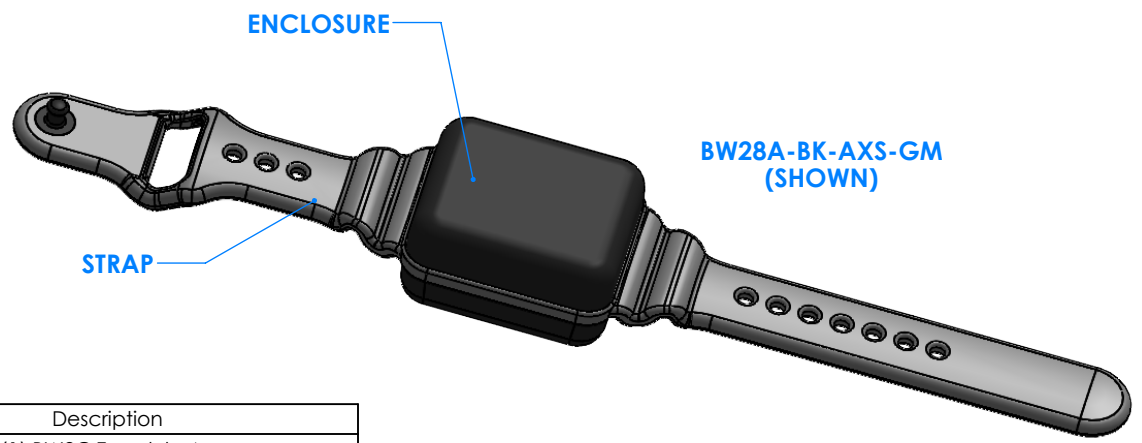

SERPAC BW28A-YY-AXS-ZZ

Electronic Enclosures

Enclosure color (YY)
Top-Bottom combinations available
 BK=black
 CL=clear
 TRGY=translucent gray
 TRRD=translucent red

Strap color (ZZ)
 BK=black
 BL=blue
 GM=gunmetal
 NG=neon green
 NO=neon orange
 OR=orange
 YL=yellow
 WH=white

PN	Description
5514A	(1) BW2C Top style A
5515A	(1) BW2B Bottom style A
5549A	(1) BW2AXS Extra Small Strap style A
6002	(4) #2 X 3/8" PH HD screw. TORQUE 35-60 in-oz

Watertight enclosure meets or exceeds:
IP67
NEMA 4X, 12, 13