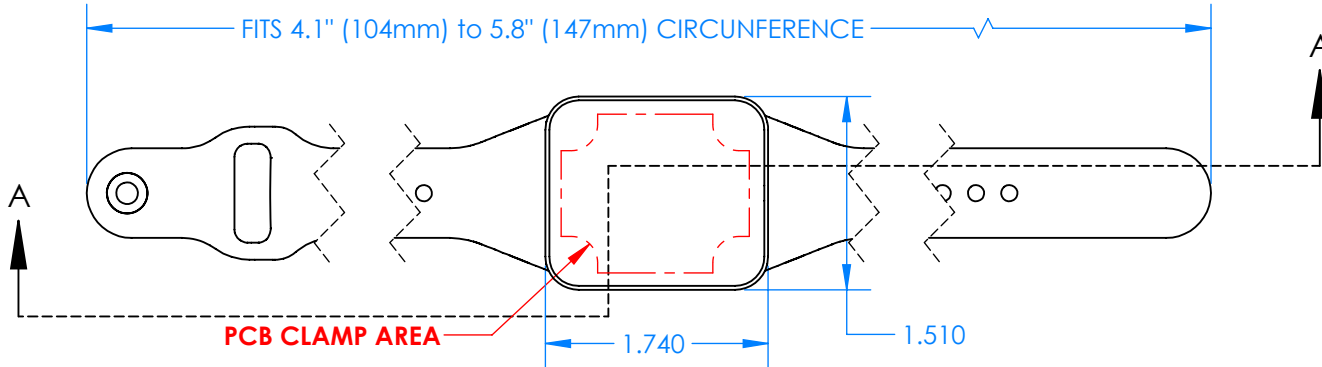

SERPAC BW28A-YY-AXS-ZZ

Electronic Enclosures

Enclosure color (YY)
Top-Bottom combinations available
 BK=black
 CL=clear
 TRGY=translucent gray
 TRRD=translucent red

Strap color (ZZ)
 BK=black
 BL=blue
 GM=gunmetal
 NG=neon green
 NO=neon orange
 OR=orange
 YL=yellow
 WH=white

PN	Description
5514A	(1) BW2C Top style A
5515A	(1) BW2B Bottom style A
5549A	(1) BW2AXS Extra Small Strap style A
6002	(4) #2 X 3/8" PH HD screw. TORQUE 35-60 in-oz

Watertight enclosure meets or exceeds:
IP67
NEMA 4X, 12, 13