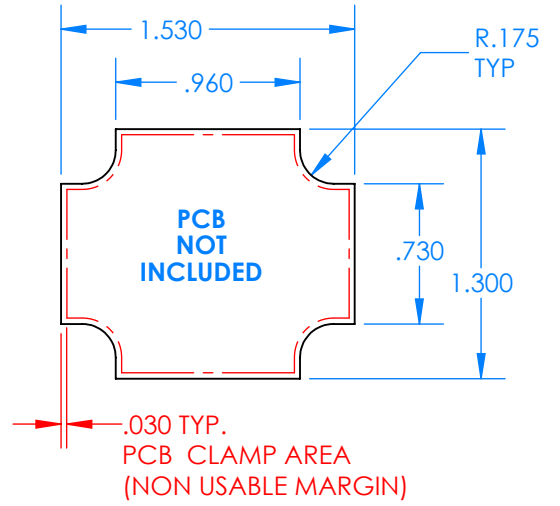

SERPAC BW28A-YY-AXS-ZZ

Electronic Enclosures

Enclosure color (YY)
Top-Bottom combinations available
 BK=black
 CL=clear
 TRGY=translucent gray
 TRRD=translucent red

Strap color (ZZ)
 BK=black
 BL=blue
 GM=gunmetal
 NG=neon green
 NO=neon orange
 OR=orange
 YL=yellow
 WH=white

PN	Description
5514A	(1) BW2C Top style A
5515A	(1) BW2B Bottom style A
5549A	(1) BW2AXS Extra Small Strap style A
6002	(4) #2 X 3/8" PH HD screw. TORQUE 35-60 in-oz

Watertight enclosure meets or exceeds:
IP67
NEMA 4X, 12, 13