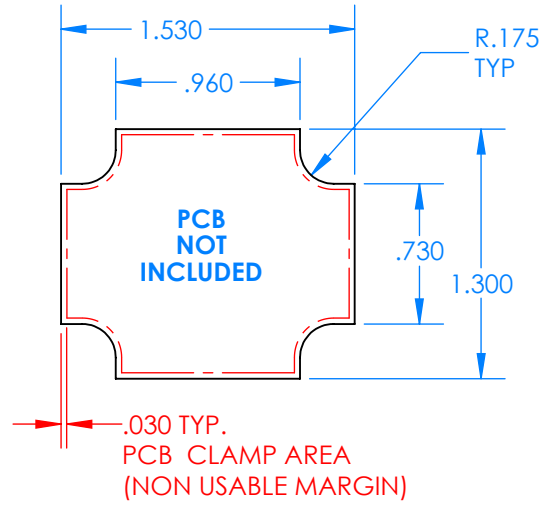

SERPAC BW22A-YY-AXS-ZZ

Electronic Enclosures

Enclosure color (YY)
Top-Bottom combinations available
 BK=black
 CL=clear
 TRGY=translucent gray
 TRRD=translucent red

Strap color (ZZ)
 BK=black
 BL=blue
 GM=gunmetal
 NG=neon green
 NO=neon orange
 OR=orange
 YL=yellow
 WH=white

PN	Description
5514A	(1) BW2C Top style A
5511A	(1) BW2A Bottom style A
5549A	(1) BW2AXS Extra Small Strap style A
6002	(4) #2 X 3/8" PH HD screw. TORQUE 35-60 in-oz

Watertight enclosure meets or exceeds:
IP67
NEMA 4X, 12, 13