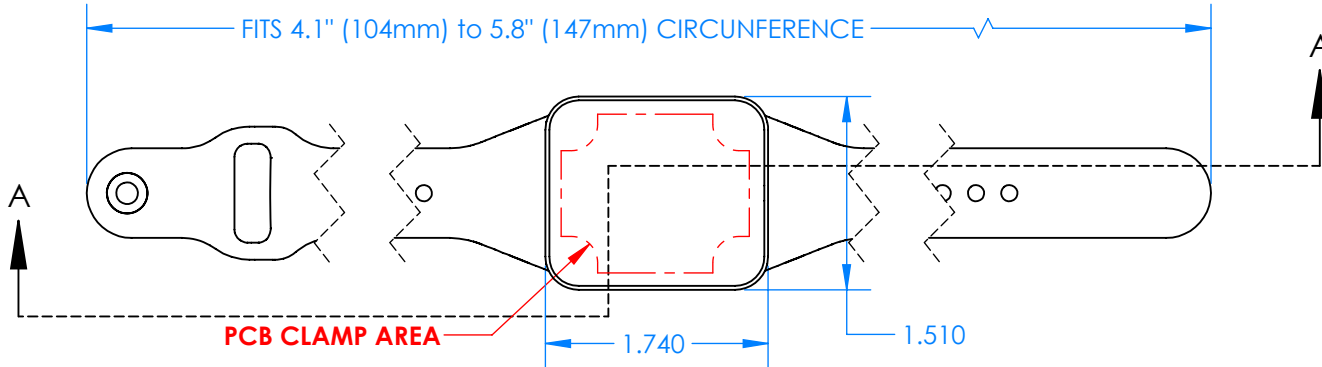

SERPAC BW22A-YY-AXS-ZZ

Electronic Enclosures

Enclosure color (YY)
Top-Bottom combinations available
 BK=black
 CL=clear
 TRGY=translucent gray
 TRRD=translucent red

Strap color (ZZ)
 BK=black
 BL=blue
 GM=gunmetal
 NG=neon green
 NO=neon orange
 OR=orange
 YL=yellow
 WH=white

PN	Description
5514A	(1) BW2C Top style A
5511A	(1) BW2A Bottom style A
5549A	(1) BW2AXS Extra Small Strap style A
6002	(4) #2 X 3/8" PH HD screw. TORQUE 35-60 in-oz

Watertight enclosure meets or exceeds:
IP67
NEMA 4X, 12, 13