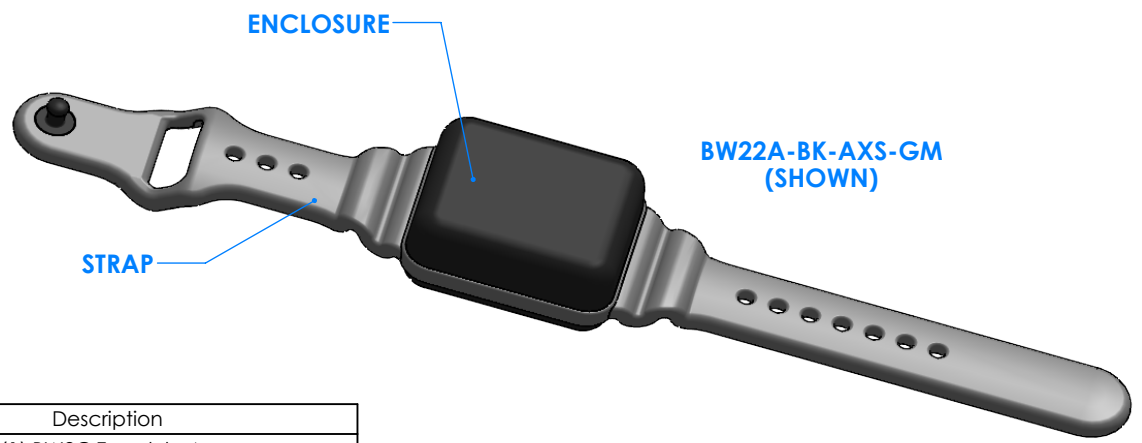

SERPAC BW22A-YY-AXS-ZZ

Electronic Enclosures

Enclosure color (YY)
Top-Bottom combinations available
 BK=black
 CL=clear
 TRGY=translucent gray
 TRRD=translucent red

Strap color (ZZ)
 BK=black
 BL=blue
 GM=gunmetal
 NG=neon green
 NO=neon orange
 OR=orange
 YL=yellow
 WH=white

PN	Description
5514A	(1) BW2C Top style A
5511A	(1) BW2A Bottom style A
5549A	(1) BW2AXS Extra Small Strap style A
6002	(4) #2 X 3/8" PH HD screw. TORQUE 35-60 in-oz

Watertight enclosure meets or exceeds:
IP67
NEMA 4X, 12, 13