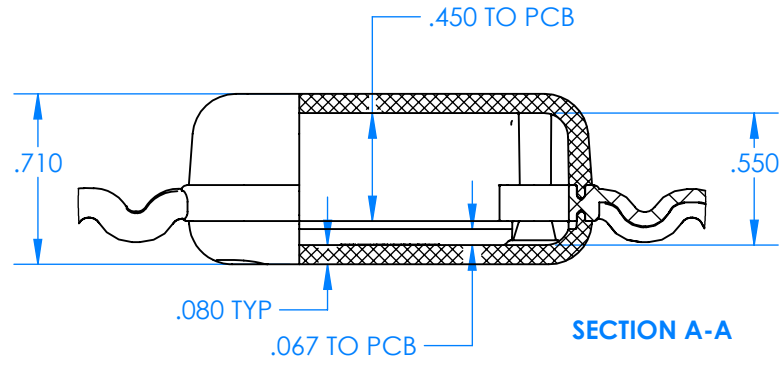

SERPAC BW22A-YY-AXS-ZZ

Electronic Enclosures

Enclosure color (YY)
Top-Bottom combinations available
 BK=black
 CL=clear
 TRGY=translucent gray
 TRRD=translucent red

Strap color (ZZ)
 BK=black
 BL=blue
 GM=gunmetal
 NG=neon green
 NO=neon orange
 OR=orange
 YL=yellow
 WH=white

PN	Description
5514A	(1) BW2C Top style A
5511A	(1) BW2A Bottom style A
5549A	(1) BW2AXS Extra Small Strap style A
6002	(4) #2 X 3/8" PH HD screw. TORQUE 35-60 in-oz

Watertight enclosure meets or exceeds:
IP67
NEMA 4X, 12, 13