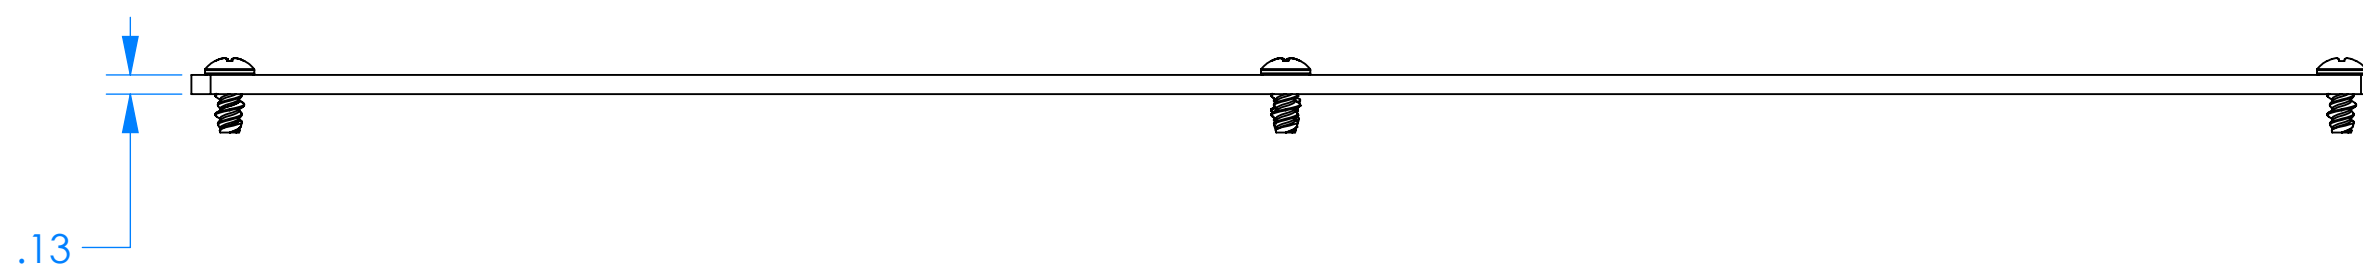

7300B Aluminum Bottom Panel Kit for I602HL, I622HL, I632 and I652

Parts Included in kit number 7300B		
P/N	Qty.	Description
73000	1	Aluminum Bottom Panel
6029	9	SS #10 X 3/8" Pan HL Screw

73000 Aluminum Bottom Panel for I602HL, I622HL, I632 and I652