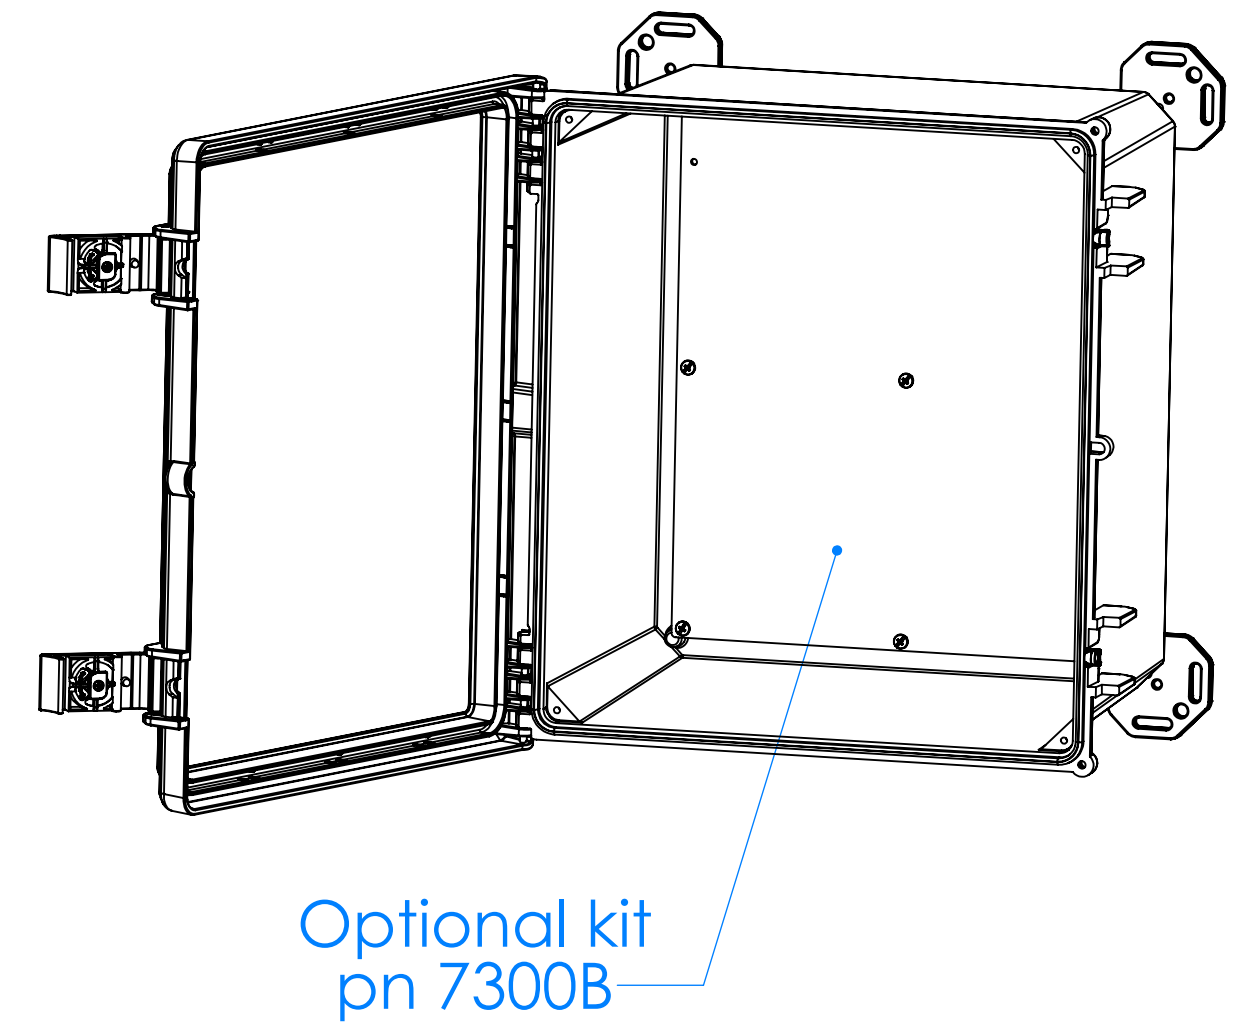

7300B Aluminum Bottom Panel Kit for I602HL, I622HL, I632 and I652

Parts Included in kit number 7300B		
P/N	Qty.	Description
73000	1	Aluminum Bottom Panel
6029	9	SS #10 X 3/8" Pan HL Screw

73000 Aluminum Bottom Panel for I602HL, I622HL, I632 and I652