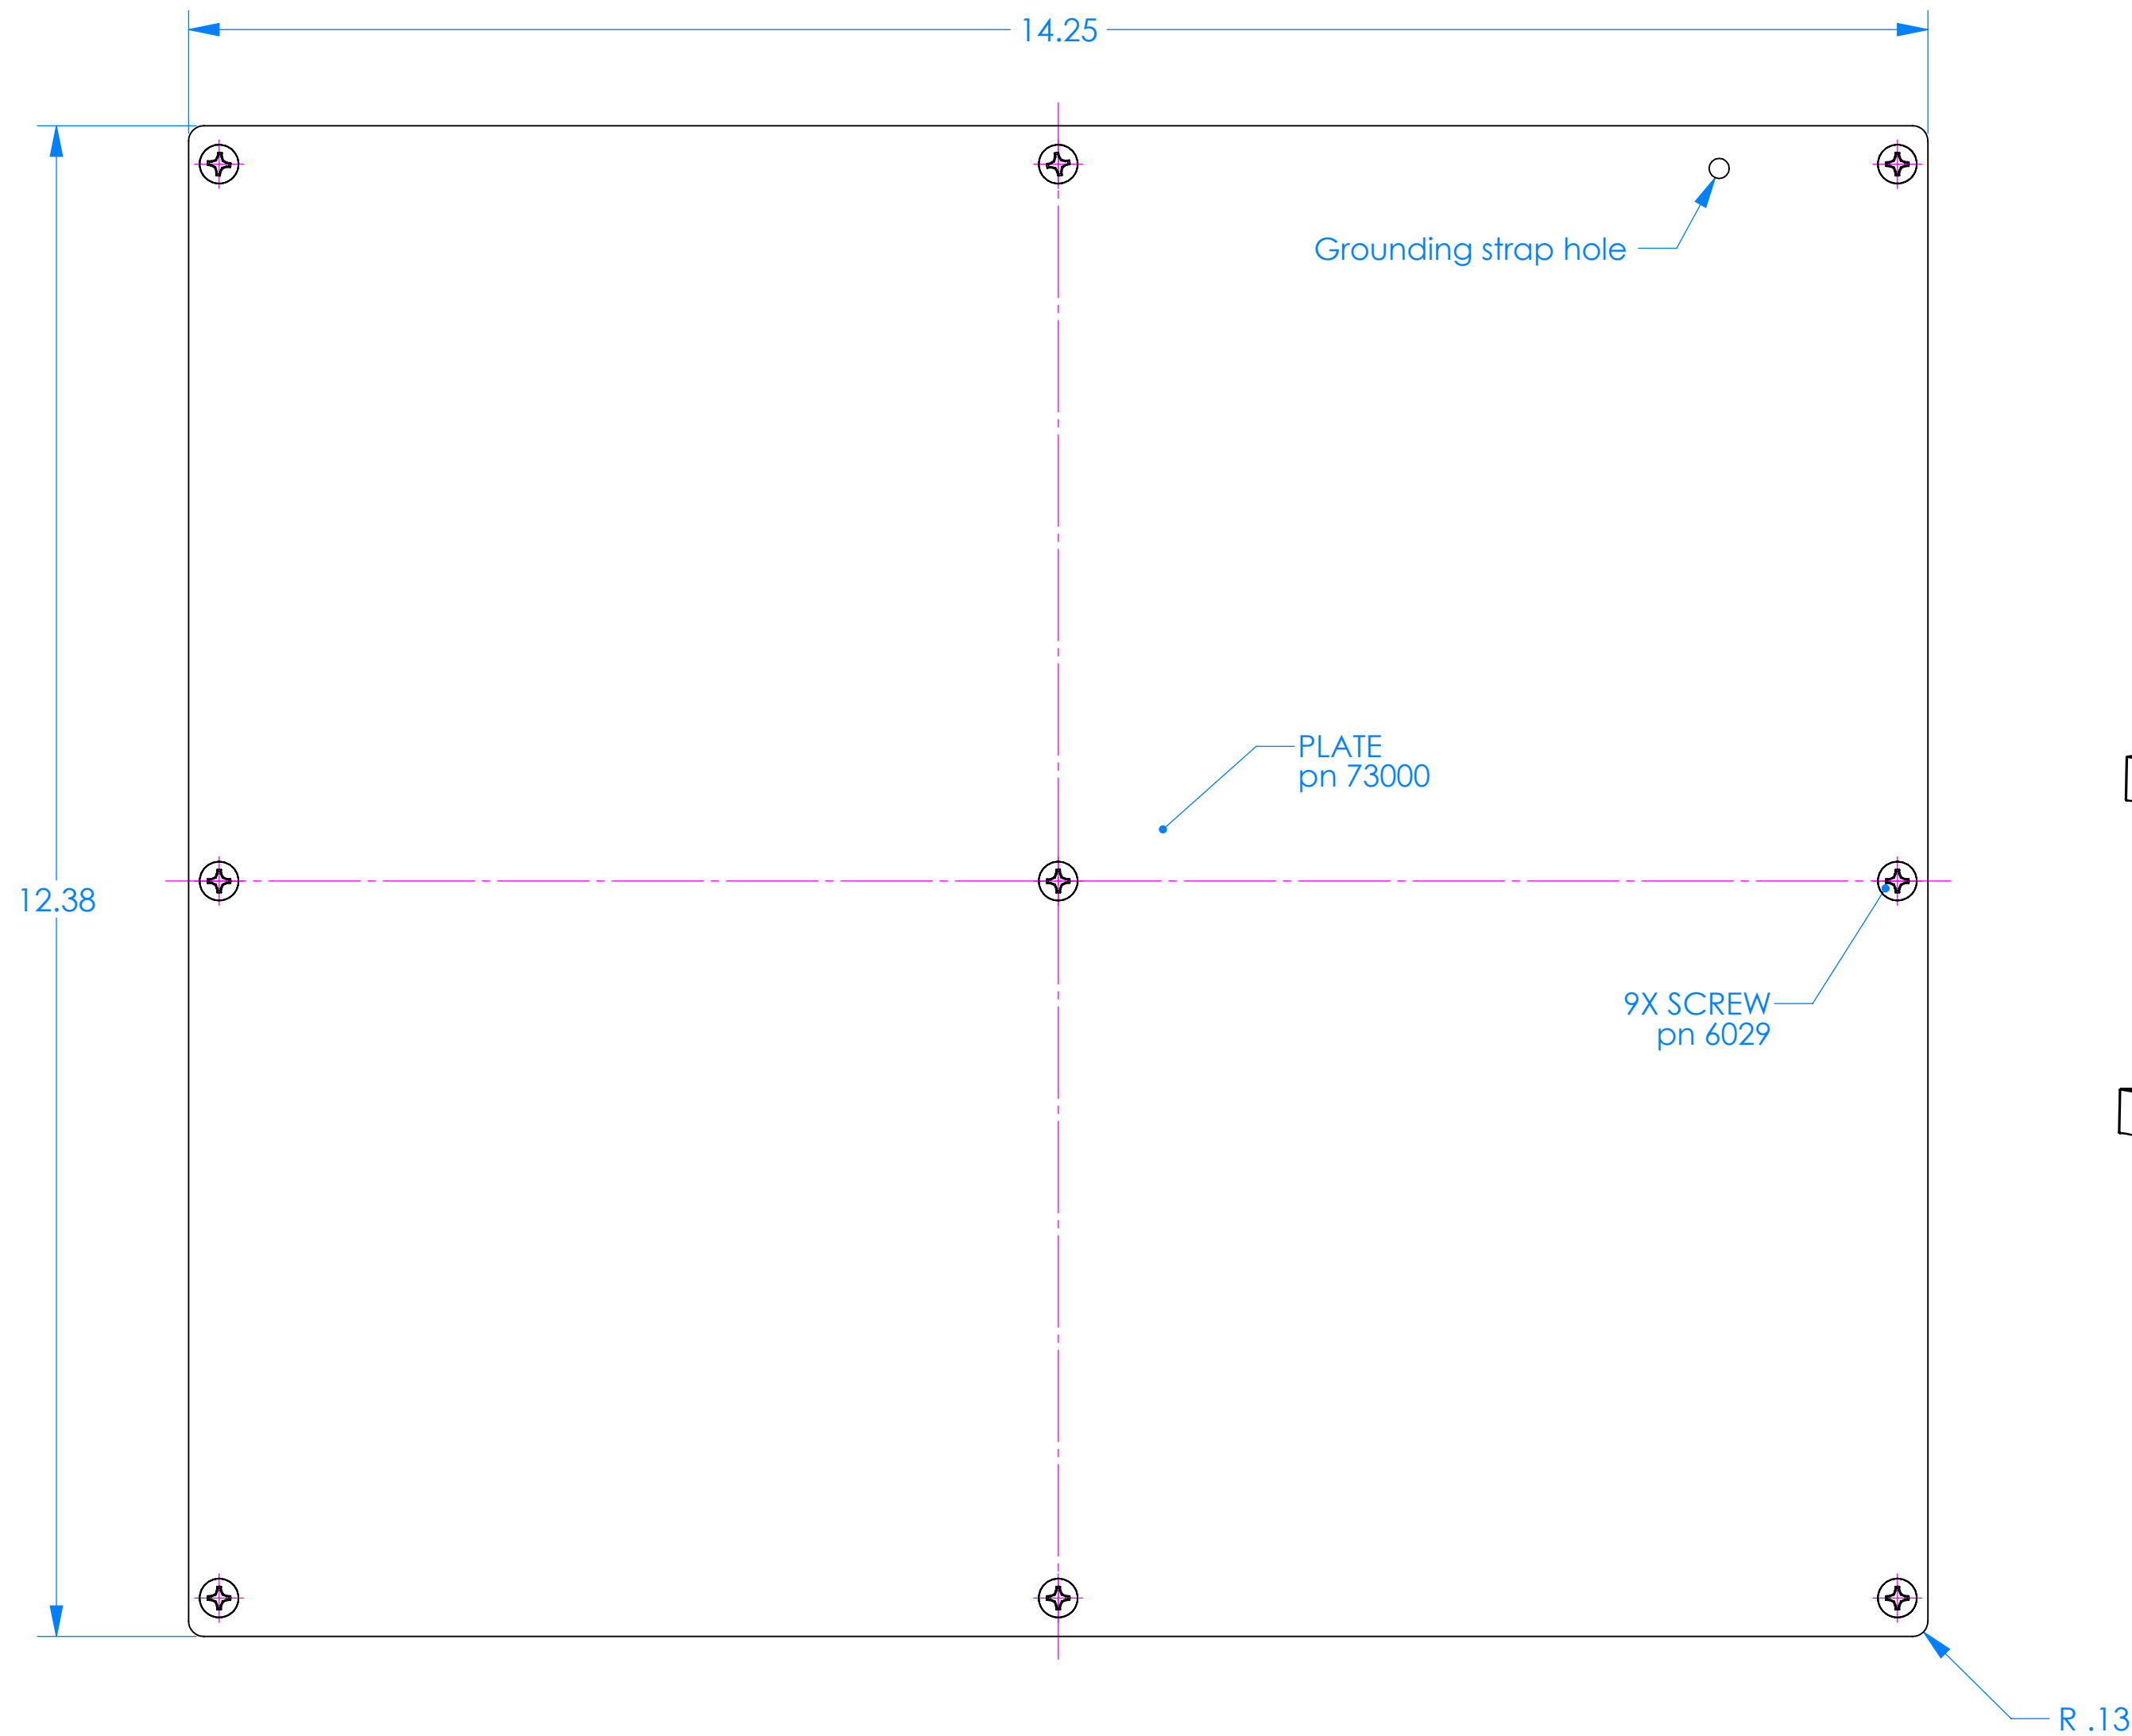

7300B Aluminum Bottom Panel Kit for I602HL, I622HL, I632 and I652

Parts Included in kit number 7300B		
P/N	Qty.	Description
73000	1	Aluminum Bottom Panel
6029	9	SS #10 X 3/8" Pan HL Screw

73000 Aluminum Bottom Panel for I602HL, I622HL, I632 and I652