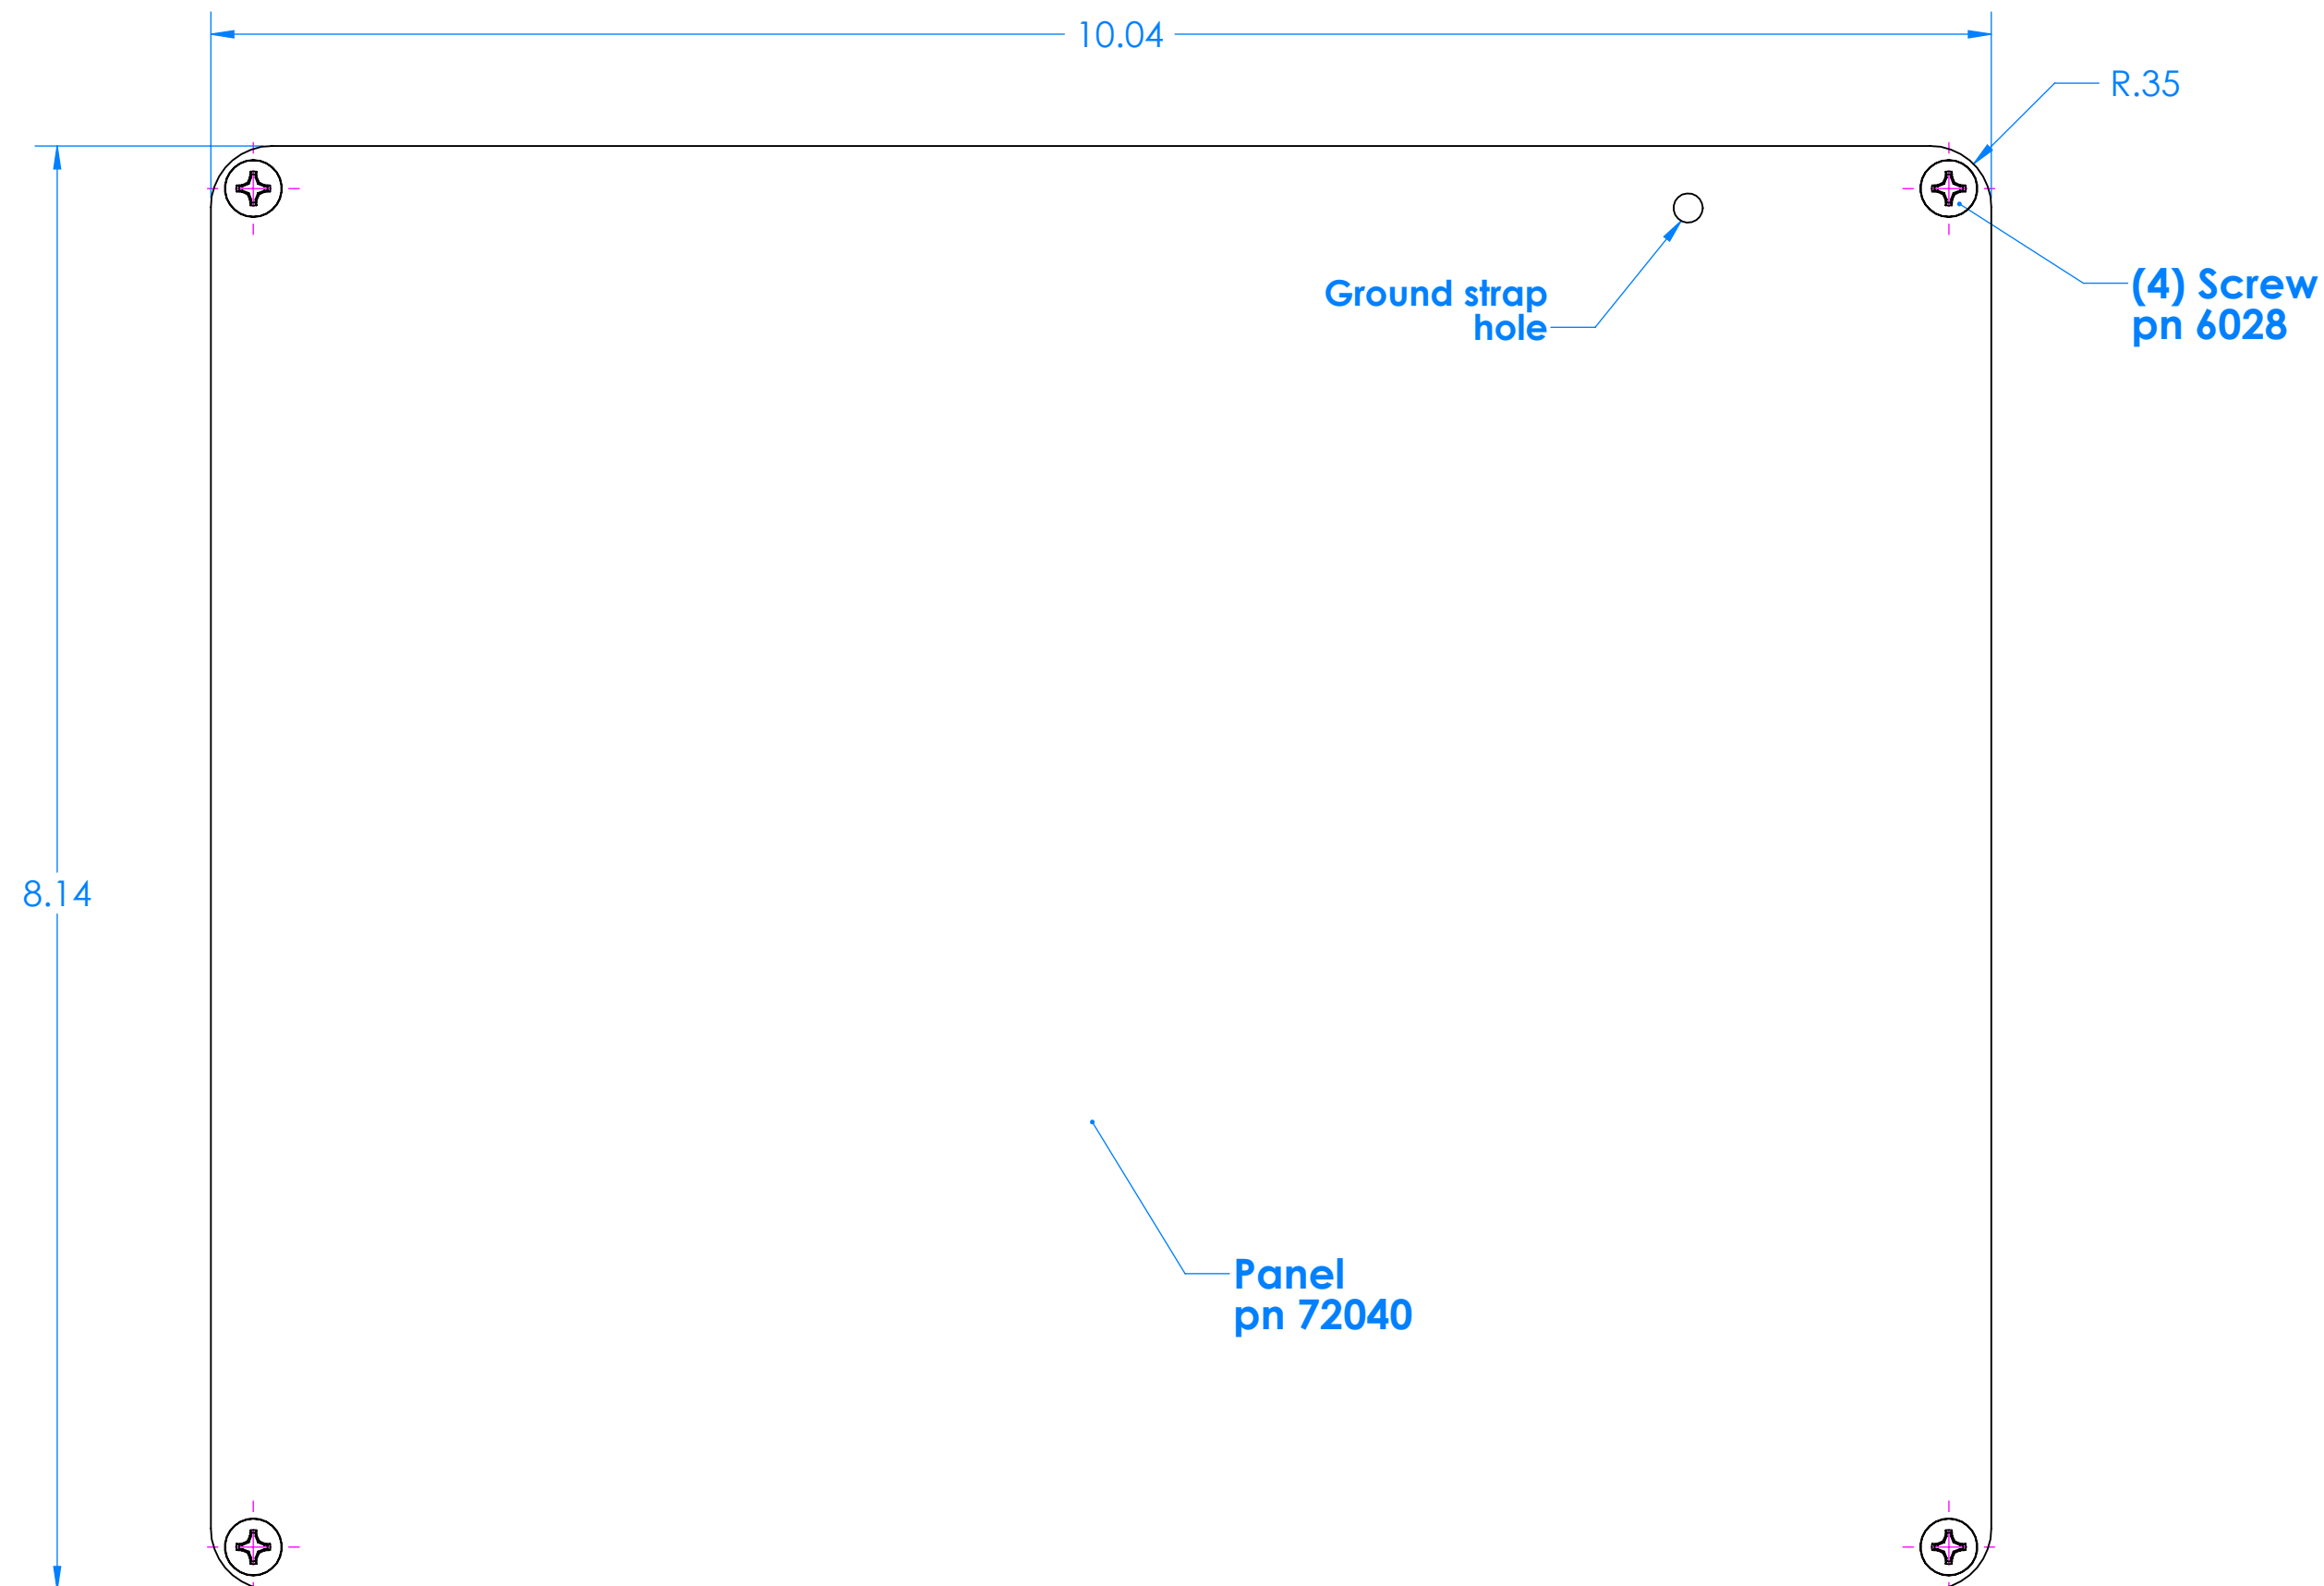

7200T Aluminum Top Panel Kit for 352HL, 342HL, 352HS, 342HS, 352S and 342S

Part included in Kit number 7200T		
P/N	Qty.	Description
72040	1	Top Aluminum Panel
6029	4	SS #10 X 3/8" Pan HL Screw

72040 Aluminum Top Panel

352HL, 342HL, 352HS, 342HS, 352S and 342S