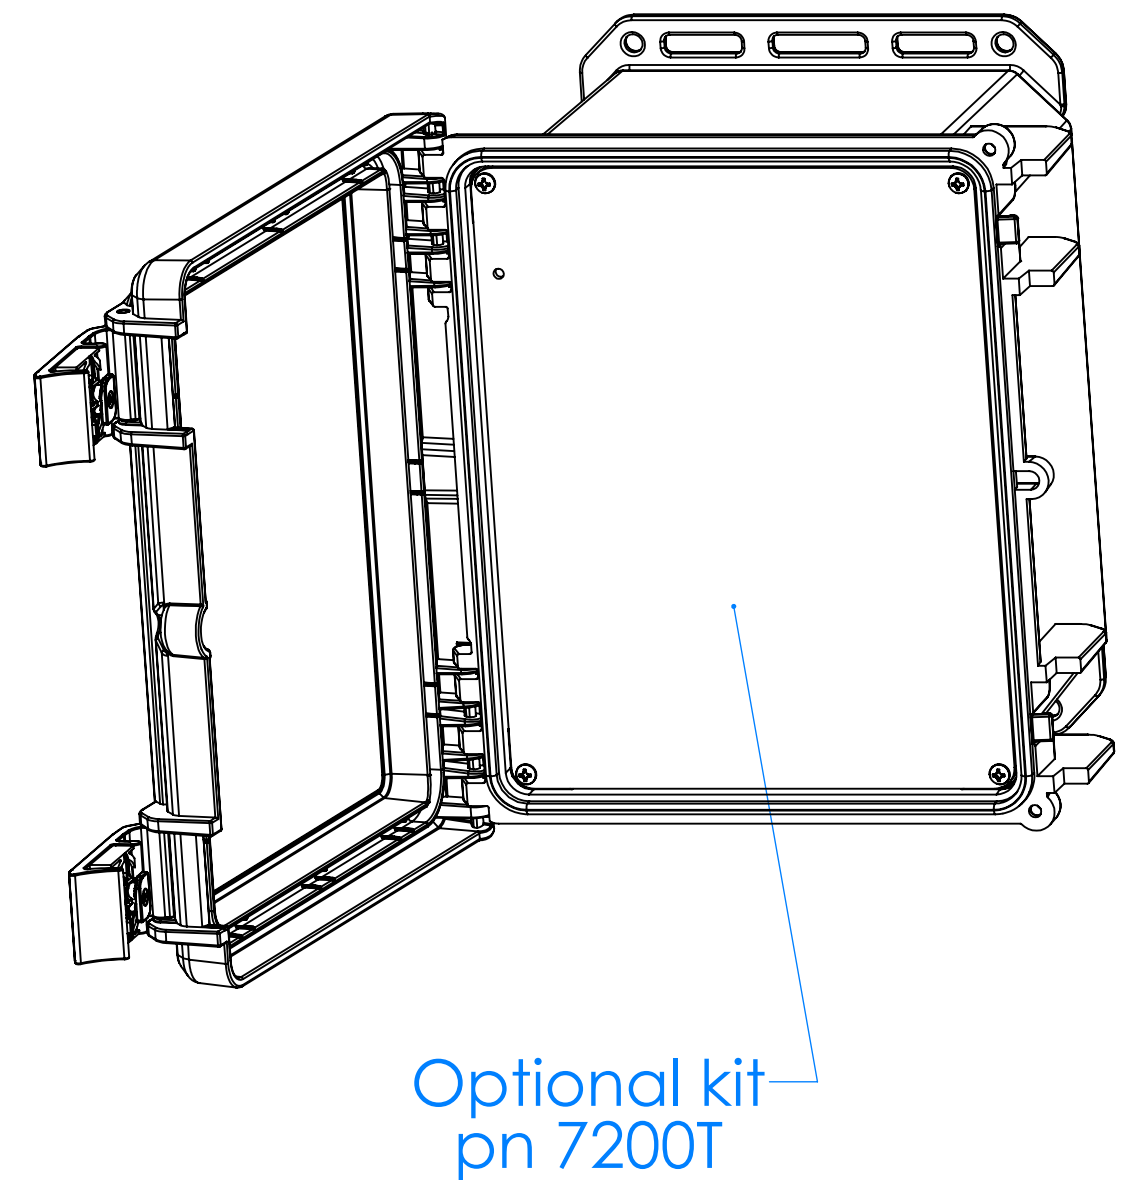

7200T Aluminum Top Panel Kit for 352HL, 342HL, 352HS, 342HS, 352S and 342S

Part included in Kit number 7200T		
P/N	Qty.	Description
72040	1	Top Aluminum Panel
6029	4	SS #10 X 3/8" Pan HL Screw

72040 Aluminum Top Panel