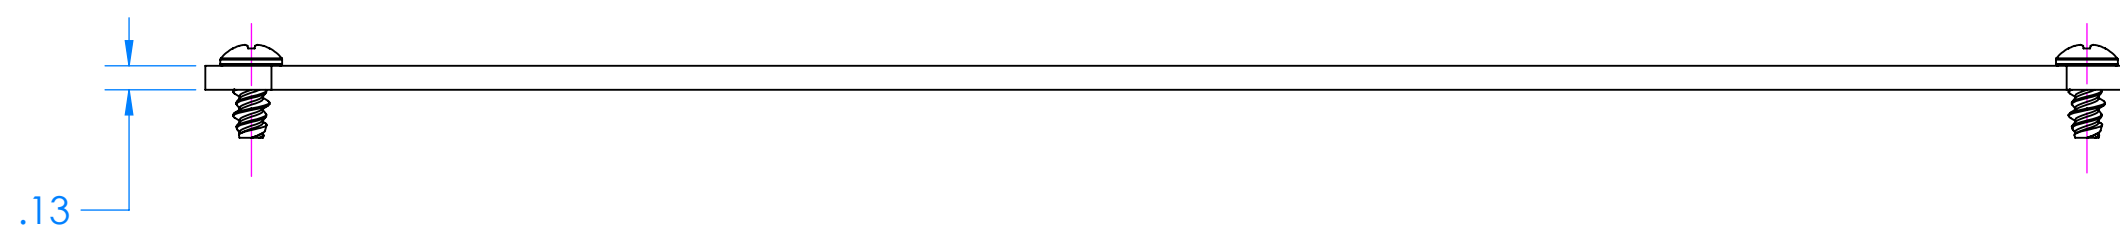

7200T Aluminum Top Panel Kit for 352HL, 342HL, 352HS, 342HS, 352S and 342S

Part included in Kit number 7200T		
P/N	Qty.	Description
72040	1	Top Aluminum Panel
6029	4	SS #10 X 3/8" Pan HL Screw

72040 Aluminum Top Panel