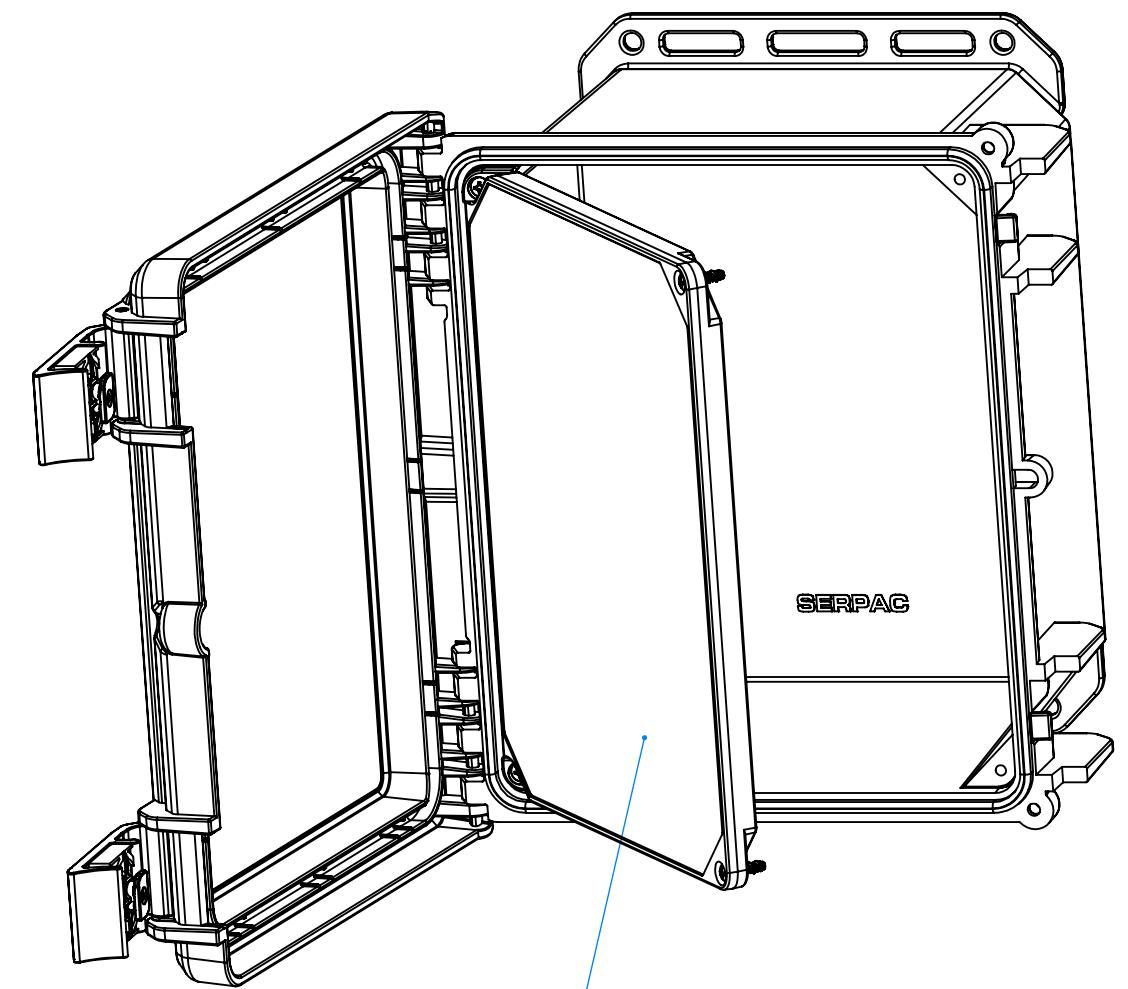

7200HP Plastic Hinged Top Panel Kit for 352HL, 342HL, 352HS, 342HS, 352S and 342S

SECTION A-A

Optional kit
pn 7200HP

SECTION B-B

Parts Included in kit number 7200HP		
P/N	Qty.	Description
72021	1	Plastic Hinged Top Panel
1310	1	Panel Hinge Left
1311	1	Panel Hinge Right
6028	4	SS #10 X 5/8" Pan H/L Screw

72021 Plastic Hinged Top Panel

352HL, 342HL, 352HS, 342HS, 352S and 342S