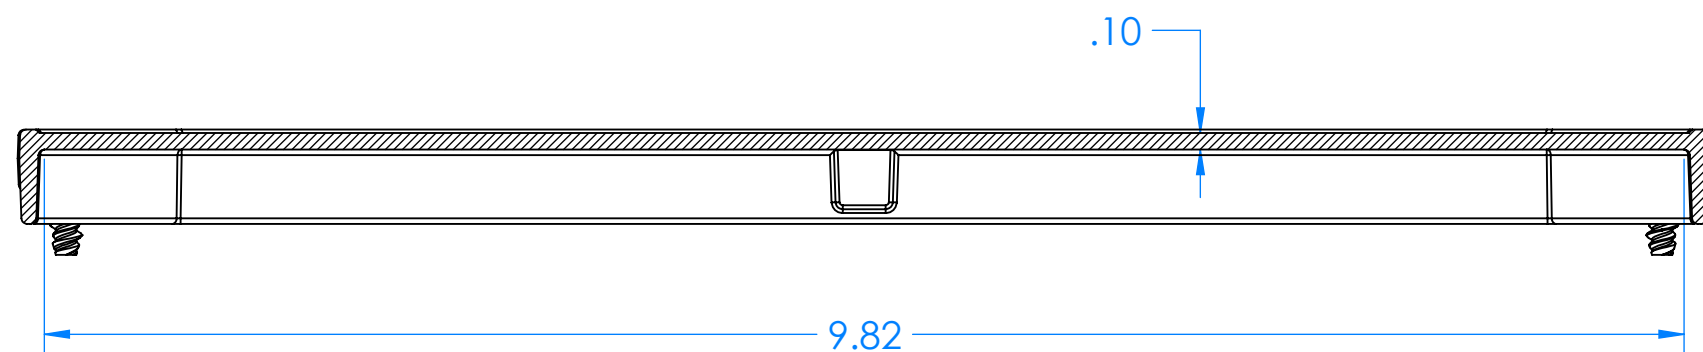

7200HP Plastic Hinged Top Panel Kit for 352HL, 342HL, 352HS, 342HS, 352S and 342S

SECTION A-A

Optional kit
pn 7200HP

SECTION B-B

Parts Included in kit number 7200HP		
P/N	Qty.	Description
72021	1	Plastic Hinged Top Panel
1310	1	Panel Hinge Left
1311	1	Panel Hinge Right
6028	4	SS #10 X 5/8" Pan H/L Screw

72021 Plastic Hinged Top Panel

352HL, 342HL, 352HS, 342HS, 352S and 342S