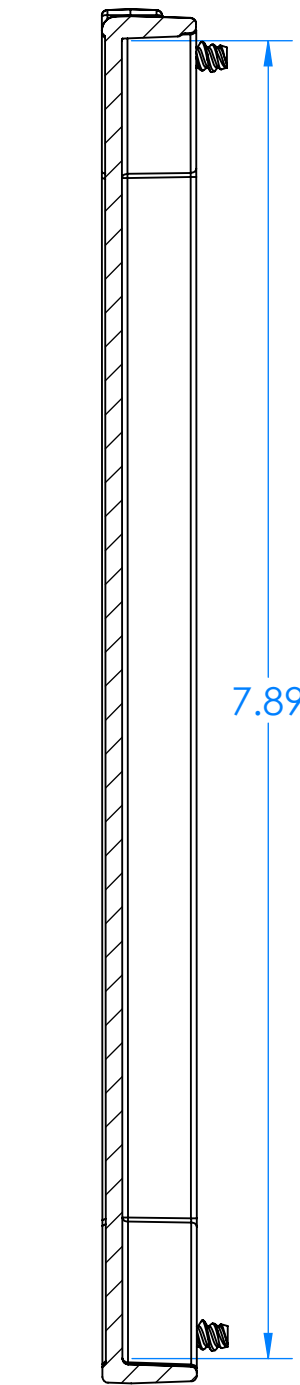

7200HP Plastic Hinged Top Panel Kit for 352HL, 342HL, 352HS, 342HS, 352S and 342S

SECTION A-A

Optional kit
pn 7200HP

SECTION B-B

Parts Included in kit number 7200HP		
P/N	Qty.	Description
72021	1	Plastic Hinged Top Panel
1310	1	Panel Hinge Left
1311	1	Panel Hinge Right
6028	4	SS #10 X 5/8" Pan H/L Screw

72021 Plastic Hinged Top Panel

352HL, 342HL, 352HS, 342HS, 352S and 342S