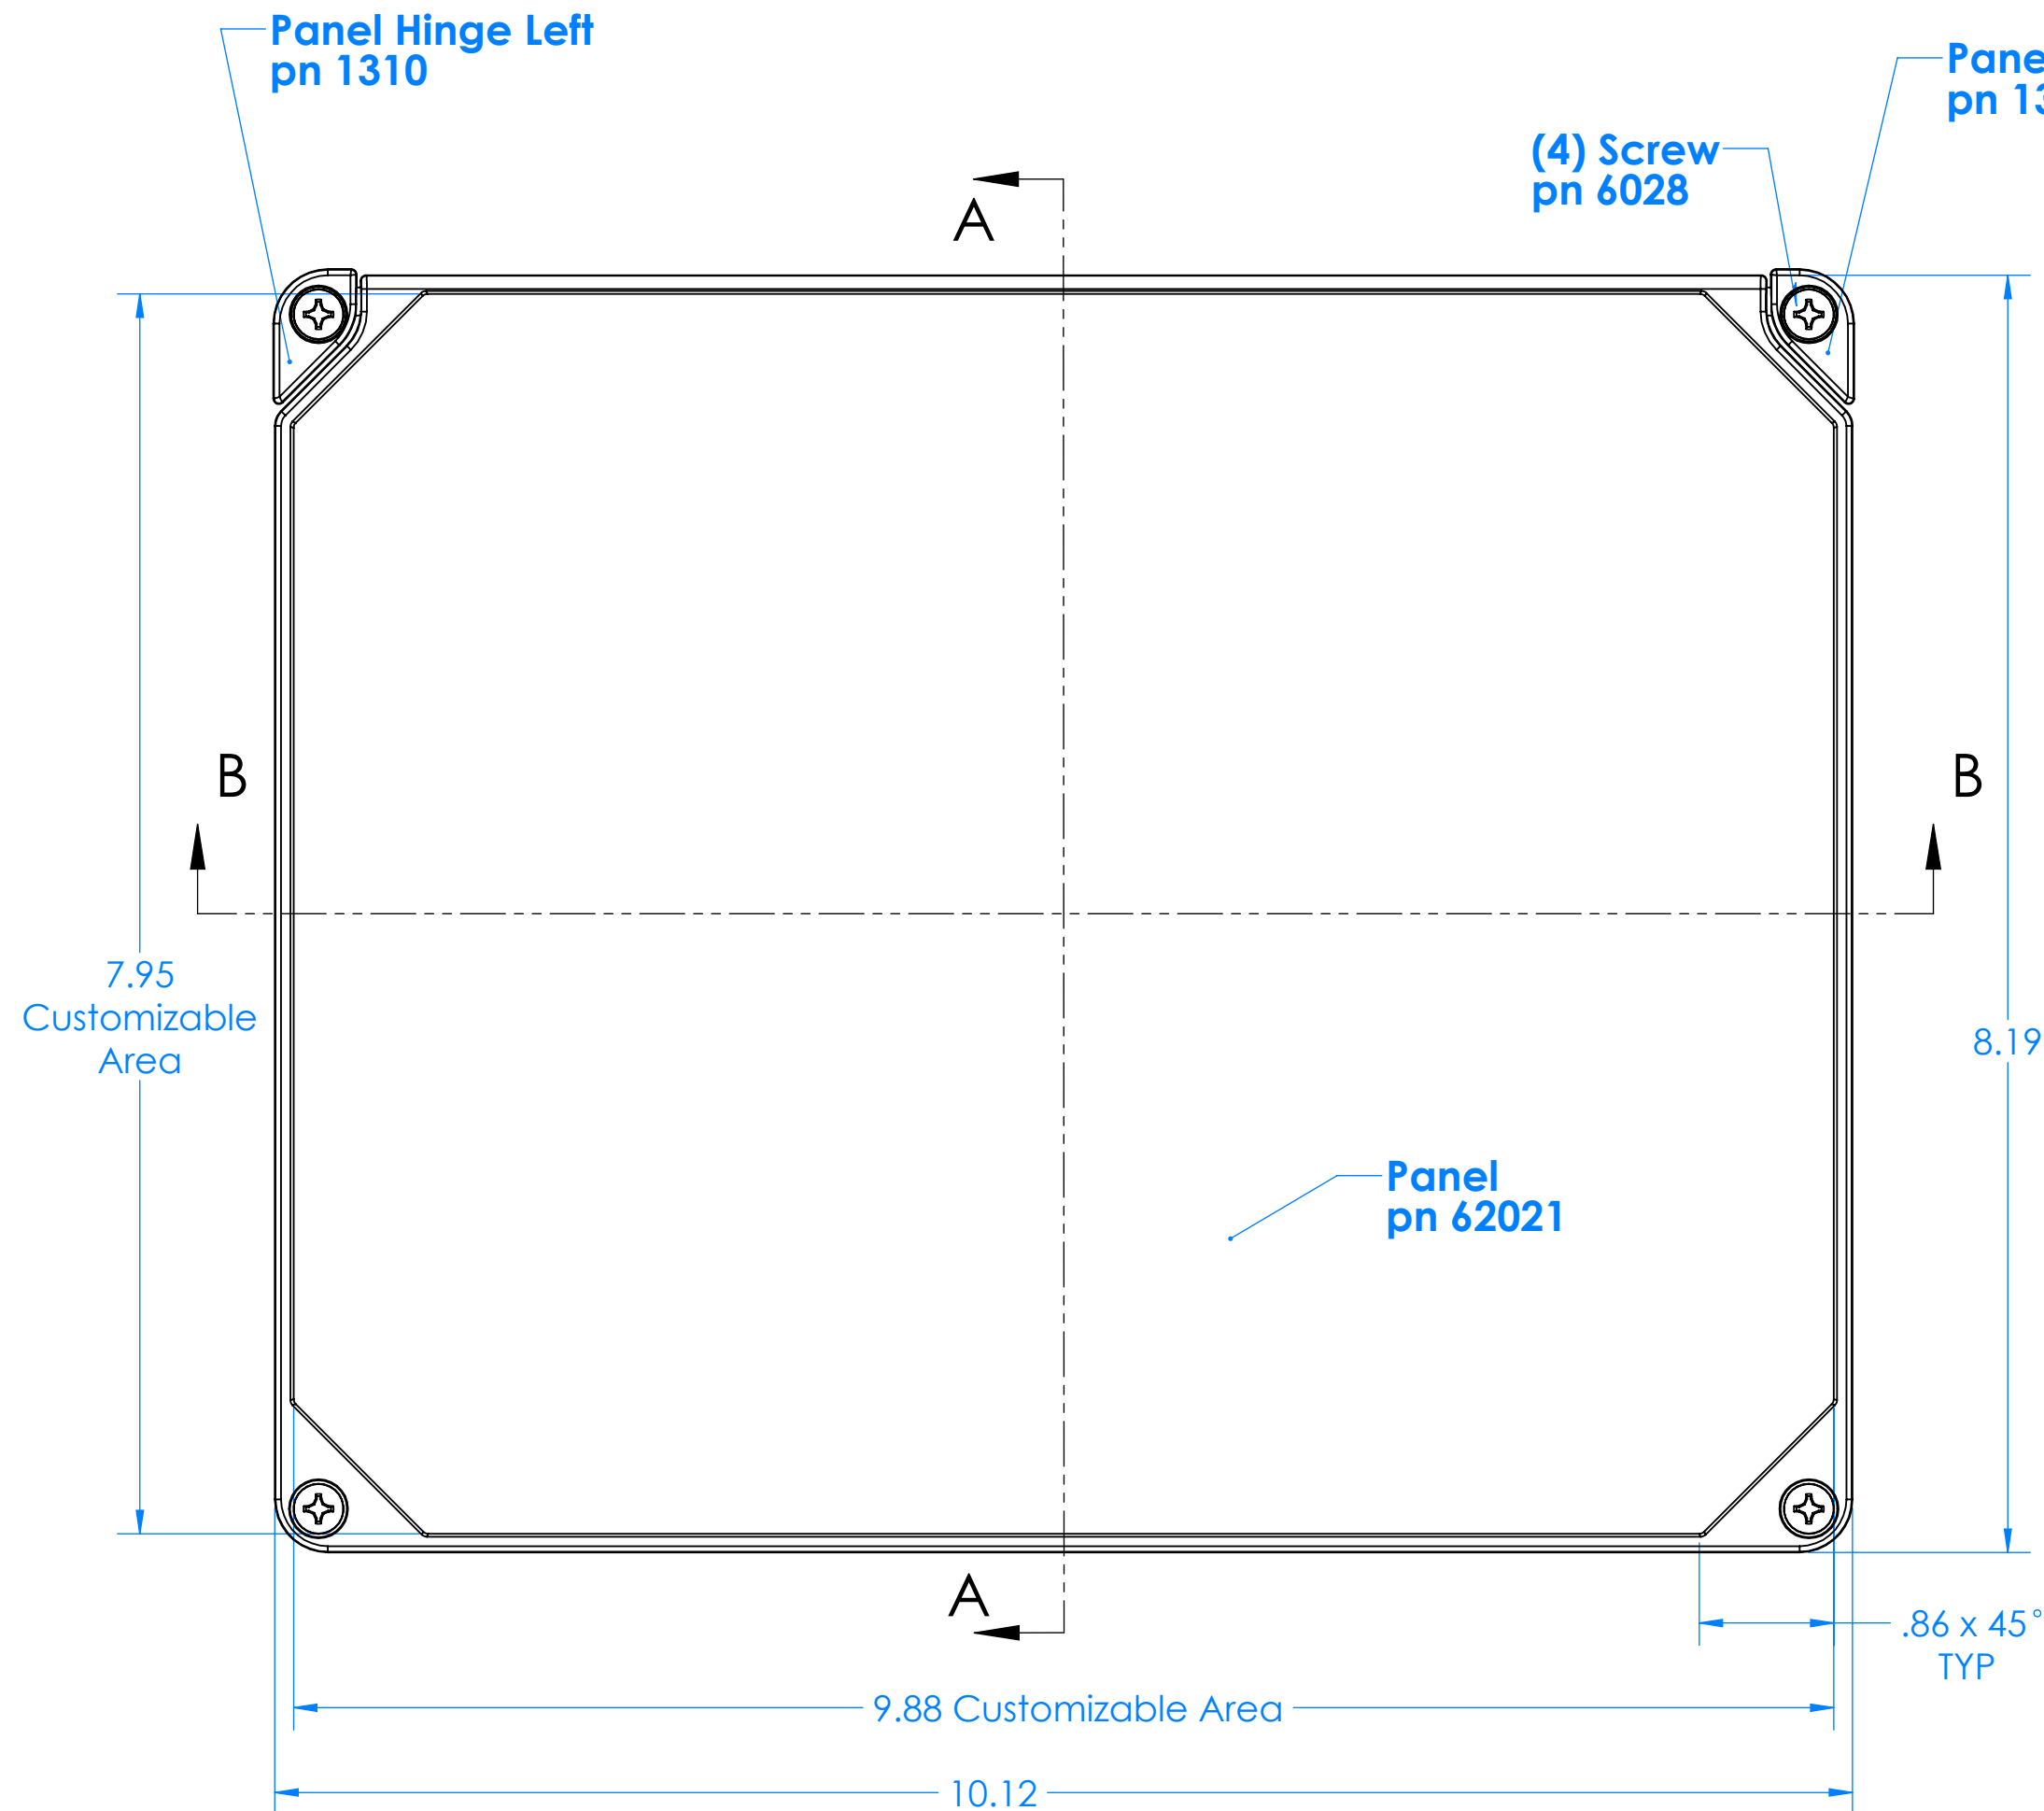

7200HP Plastic Hinged Top Panel Kit for 352HL, 342HL, 352HS, 342HS, 352S and 342S

SECTION A-A

Optional kit
pn 7200HP

SECTION B-B

Parts Included in kit number 7200HP		
P/N	Qty.	Description
72021	1	Plastic Hinged Top Panel
1310	1	Panel Hinge Left
1311	1	Panel Hinge Right
6028	4	SS #10 X 5/8" Pan H/L Screw

72021 Plastic Hinged Top Panel

352HL, 342HL, 352HS, 342HS, 352S and 342S