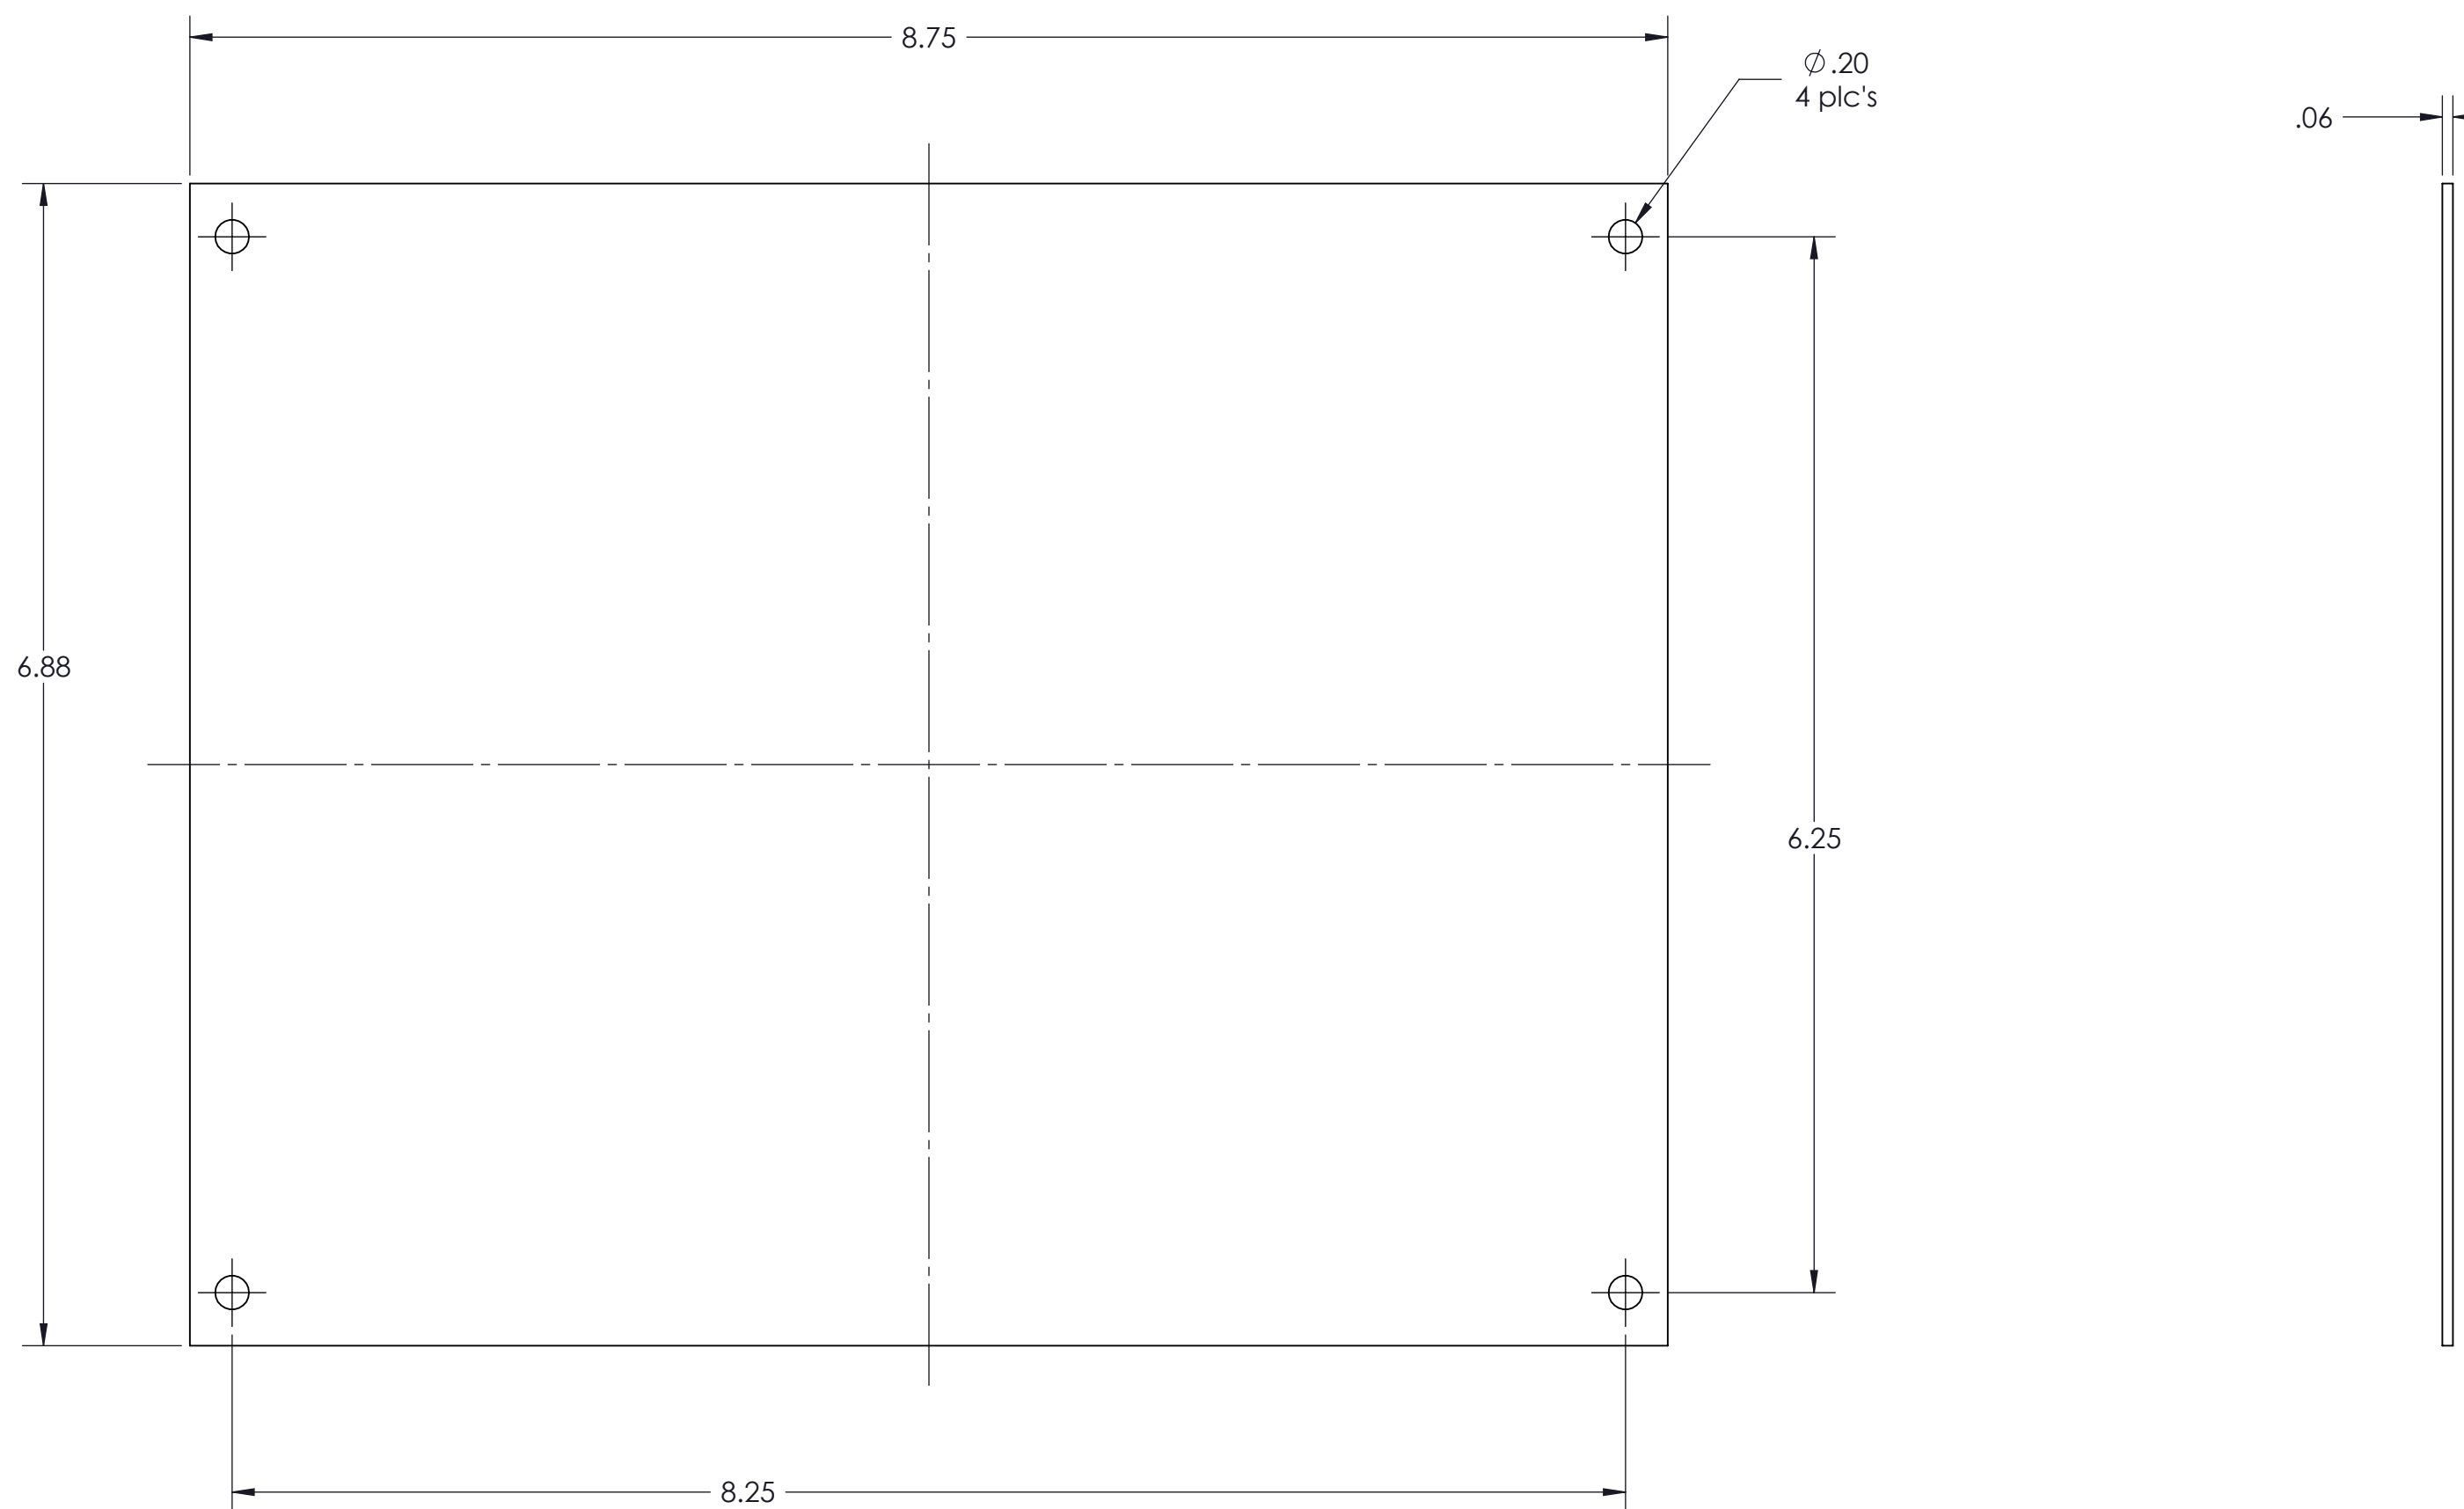

7200B Panel Kit

Bottom panel for 352HL, 352HS and 352S

PARTS INCLUDED		
P/N	Qty.	Description
72000	1	Bottom aluminum panel
6029	4	SS #10 X 3/8" Pan HL Screw