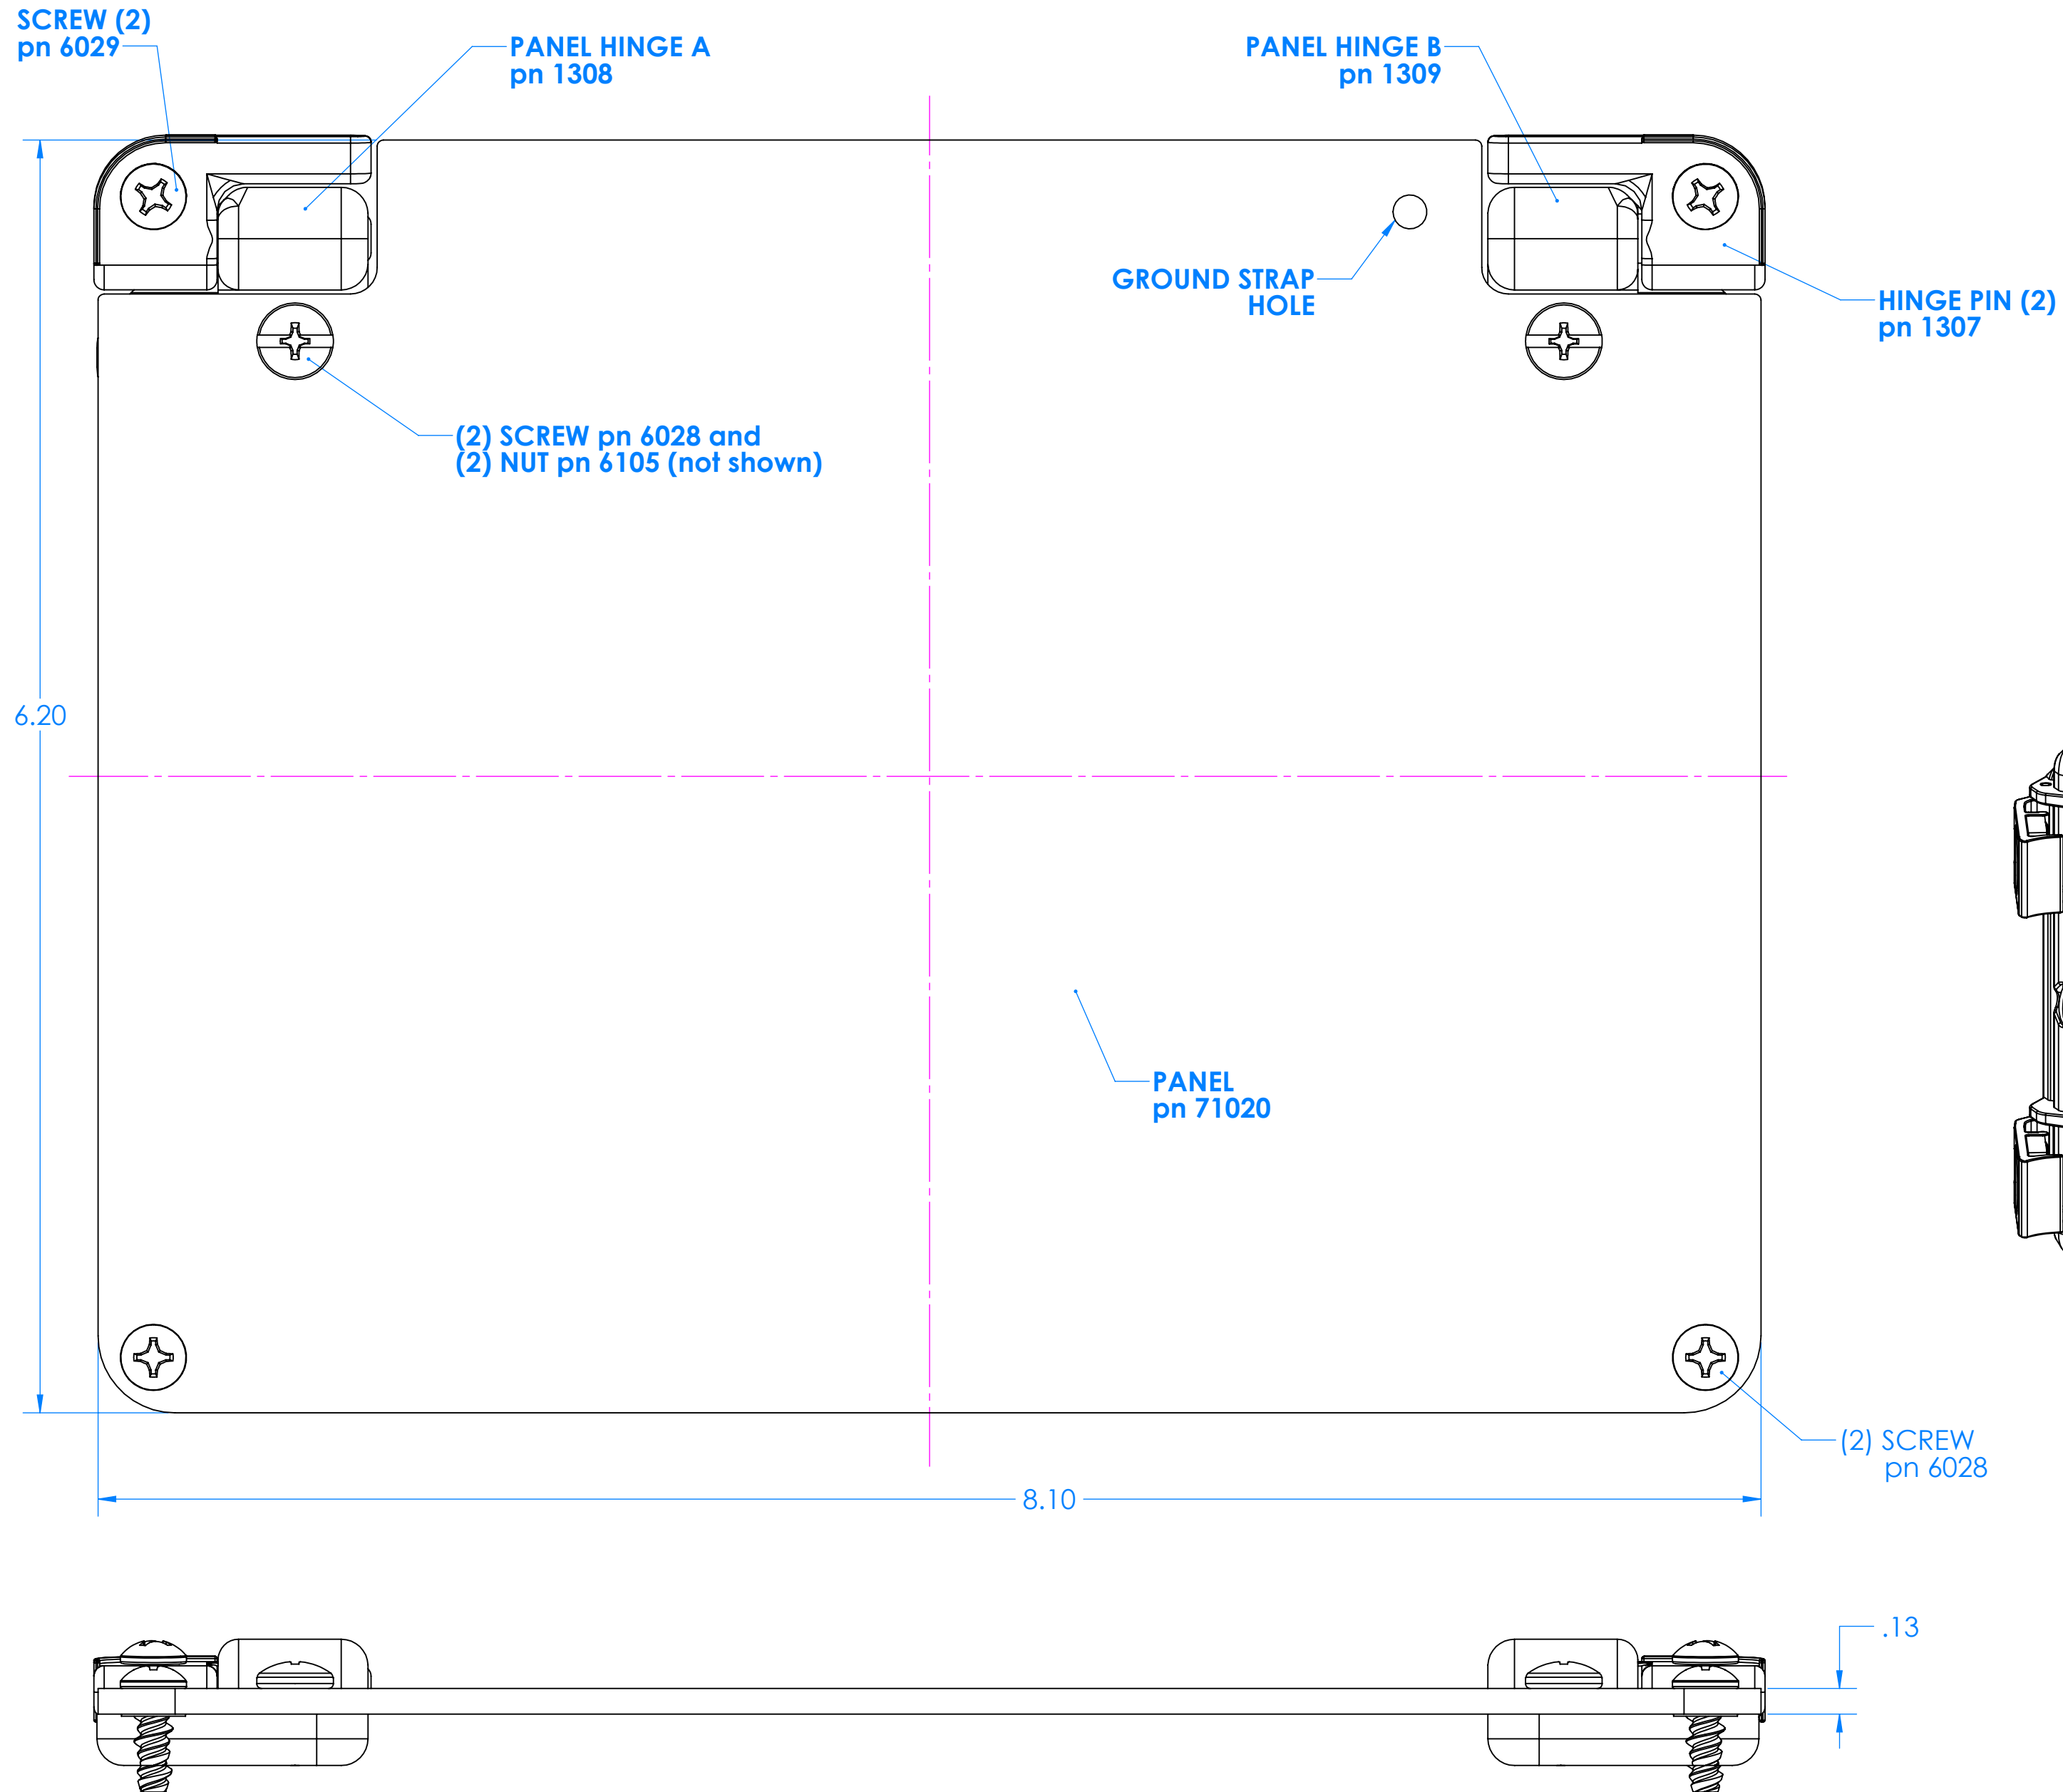

7100TH Aluminum Hinged Top Panel Kit for I142HL, I152HL and I152HS

OPTIONAL KIT
pn 7100TH

PARTS INCLUDED IN pn 7100TH		
P/N	Qty.	Description
71020	1	Aluminum Hinged Top Panel
6029	2	SS #10 X 3/8" Pan HL Screw
6030	2	SS #10-32 X 3/8" Pan Combo Screw HL Screw
6105	2	SS #10-32 X1/8" Nut
6028	2	SS #10 X 5/8" Pan Combo HL Screw
1307	2	Hinge Pin
1308	1	Panel Hinge A
1309	1	Panel Hinge B

71020 Aluminum Hinged Top Panel

I142HL, I152HL and I152HS