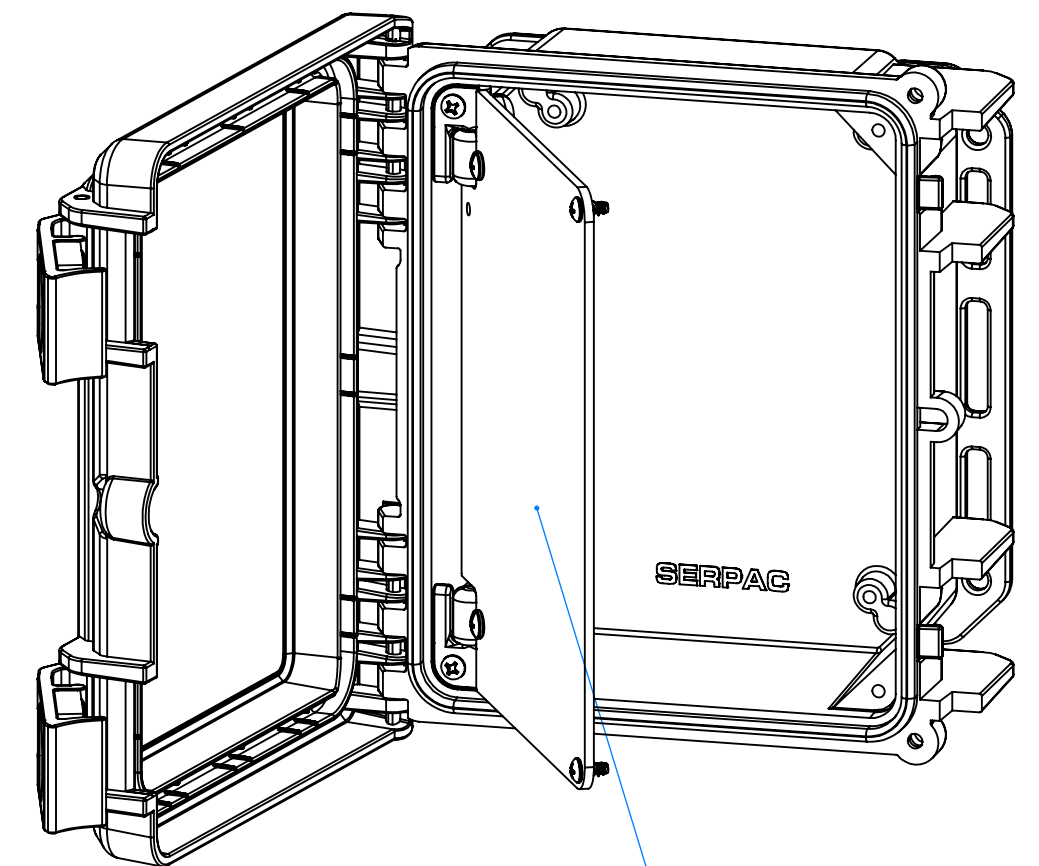

7100TH Aluminum Hinged Top Panel Kit for I142HL, I152HL and I152HS

OPTIONAL KIT
pn 7100TH

PARTS INCLUDED IN pn 7100TH		
P/N	Qty.	Description
71020	1	Aluminum Hinged Top Panel
6029	2	SS #10 X 3/8" Pan HL Screw
6030	2	SS #10-32 X 3/8" Pan Combo Screw HL Screw
6105	2	SS #10-32 X1/8" Nut
6028	2	SS #10 X 5/8" Pan Combo HL Screw
1307	2	Hinge Pin
1308	1	Panel Hinge A
1309	1	Panel Hinge B

71020 Aluminum Hinged Top Panel

I142HL, I152HL and I152HS