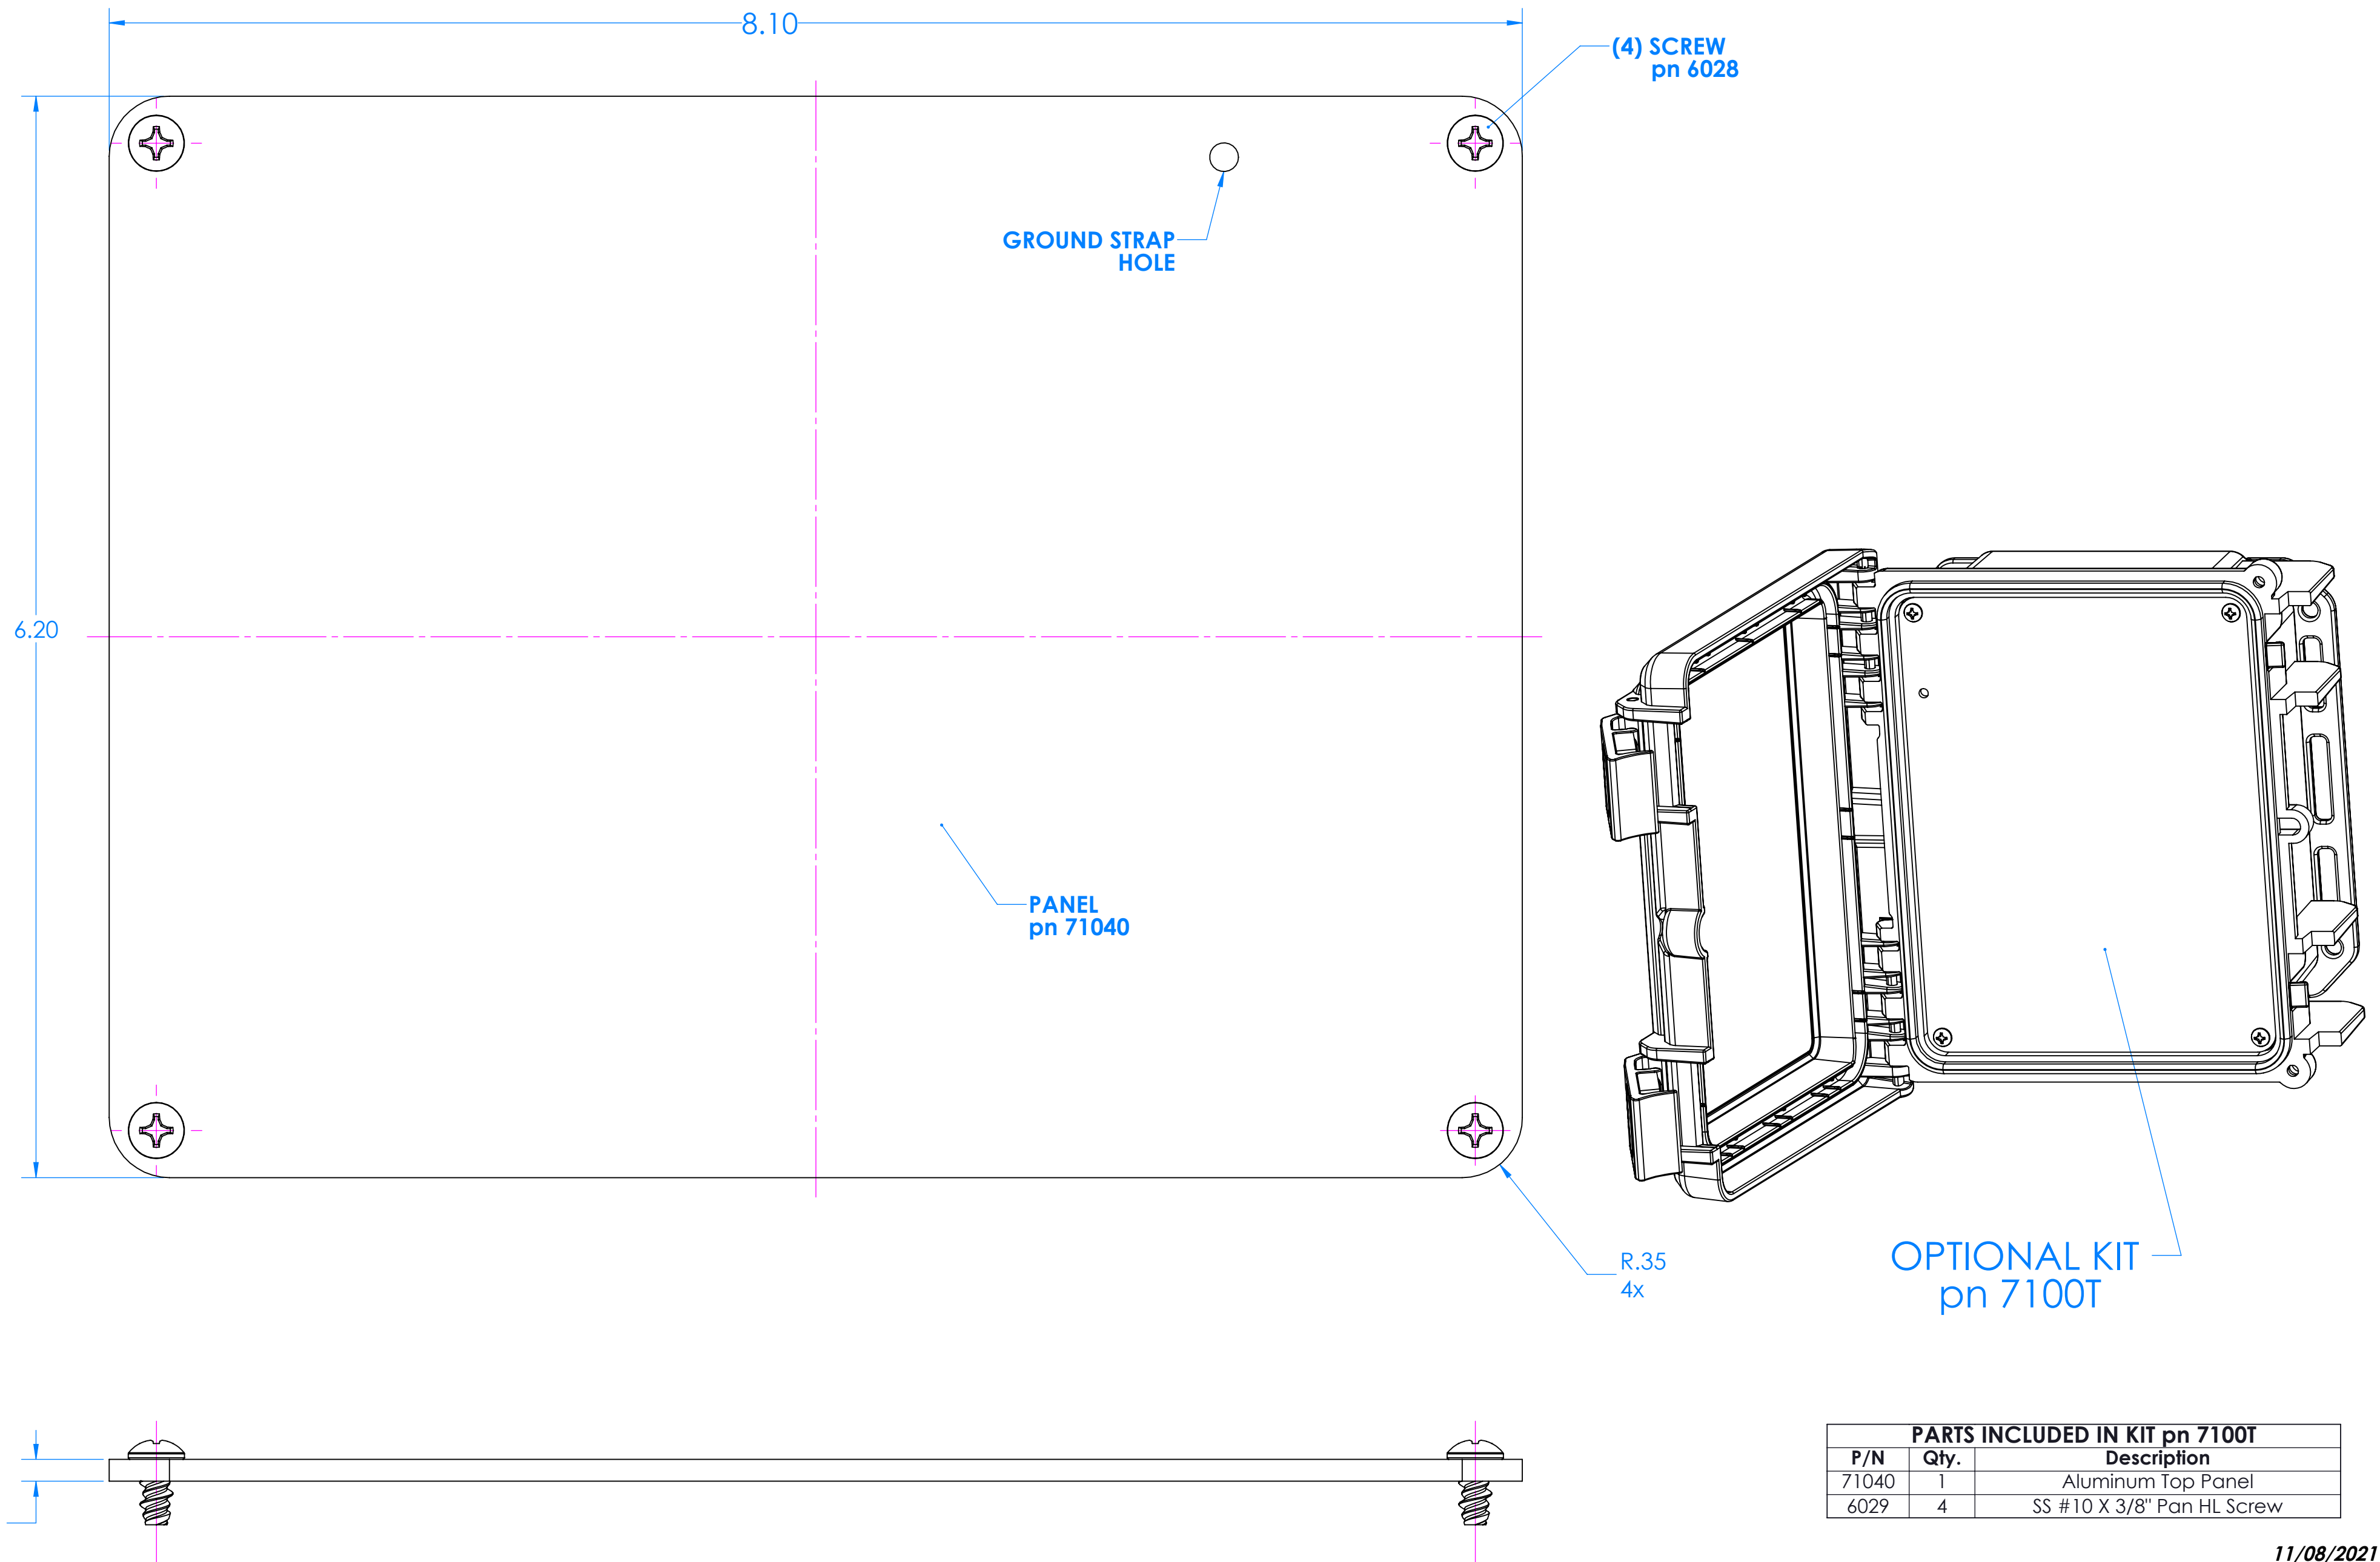

7100T Aluminum Top Panel Kit for I142HL, I152HL and I152HS

71040 Aluminum Top Panel

I142HL, I152HL and I152HS