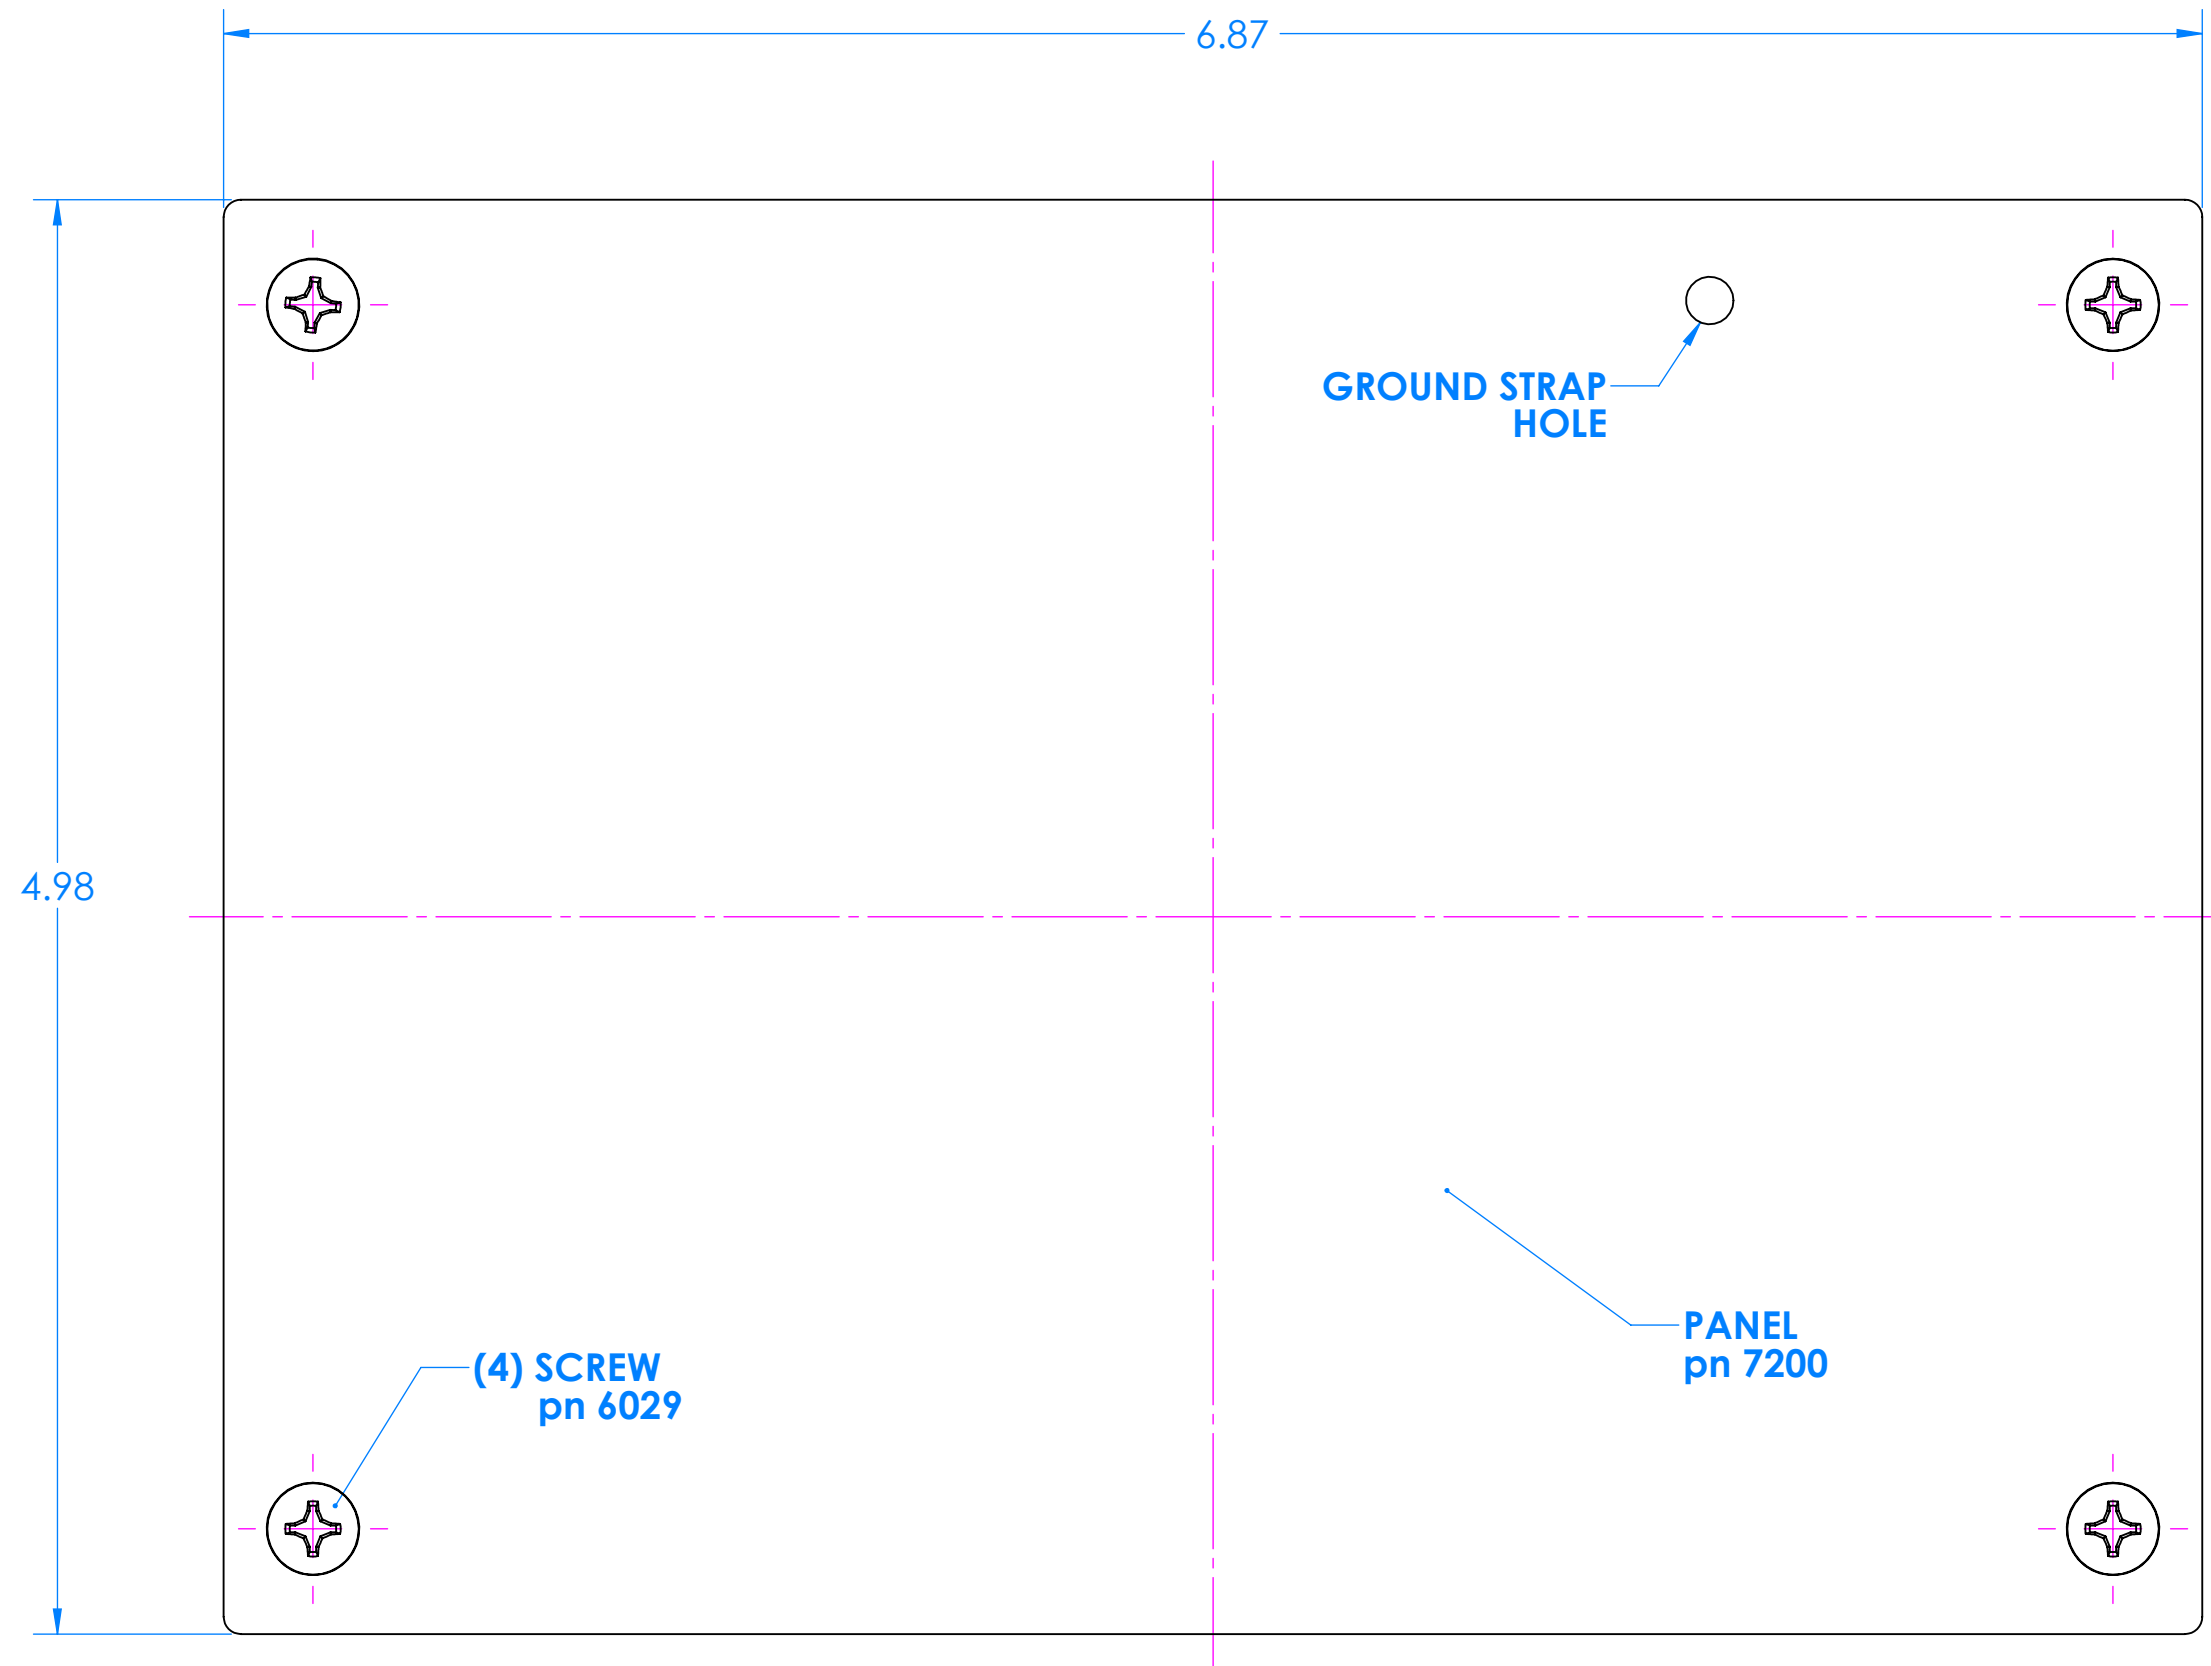

7100B Aluminum Bottom Panel Kit for I142HL, I152HL and I152HS

PARTS INCLUDED IN pn 7100B		
P/N	Qty.	Description
71000	1	Aluminum Bottom Panel
6029	4	SS #10 X 3/8" Pan HL Screw

7000 Aluminum Bottom Panel

I142HL, I152HL and I152HS