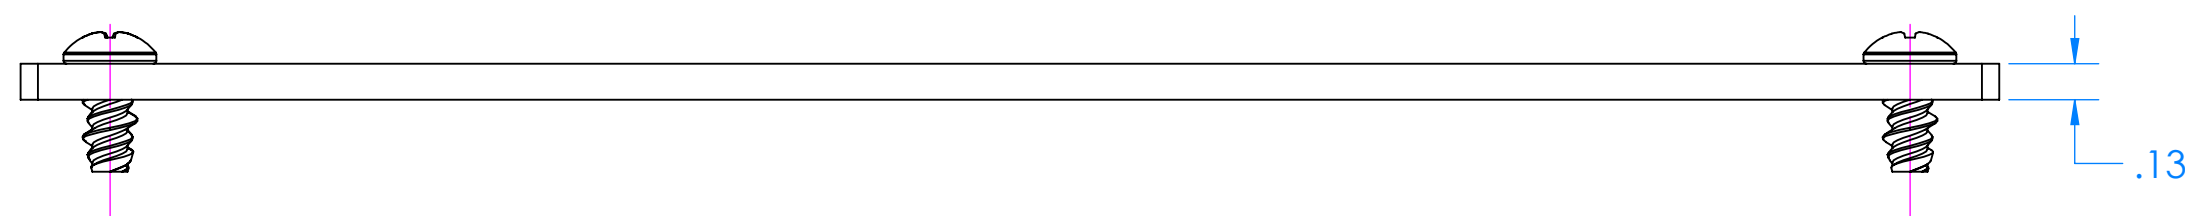

7100B Aluminum Bottom Panel Kit for I142HL, I152HL and I152HS

PARTS INCLUDED IN pn 7100B		
P/N	Qty.	Description
71000	1	Aluminum Bottom Panel
6029	4	SS #10 X 3/8" Pan HL Screw

7000 Aluminum Bottom Panel