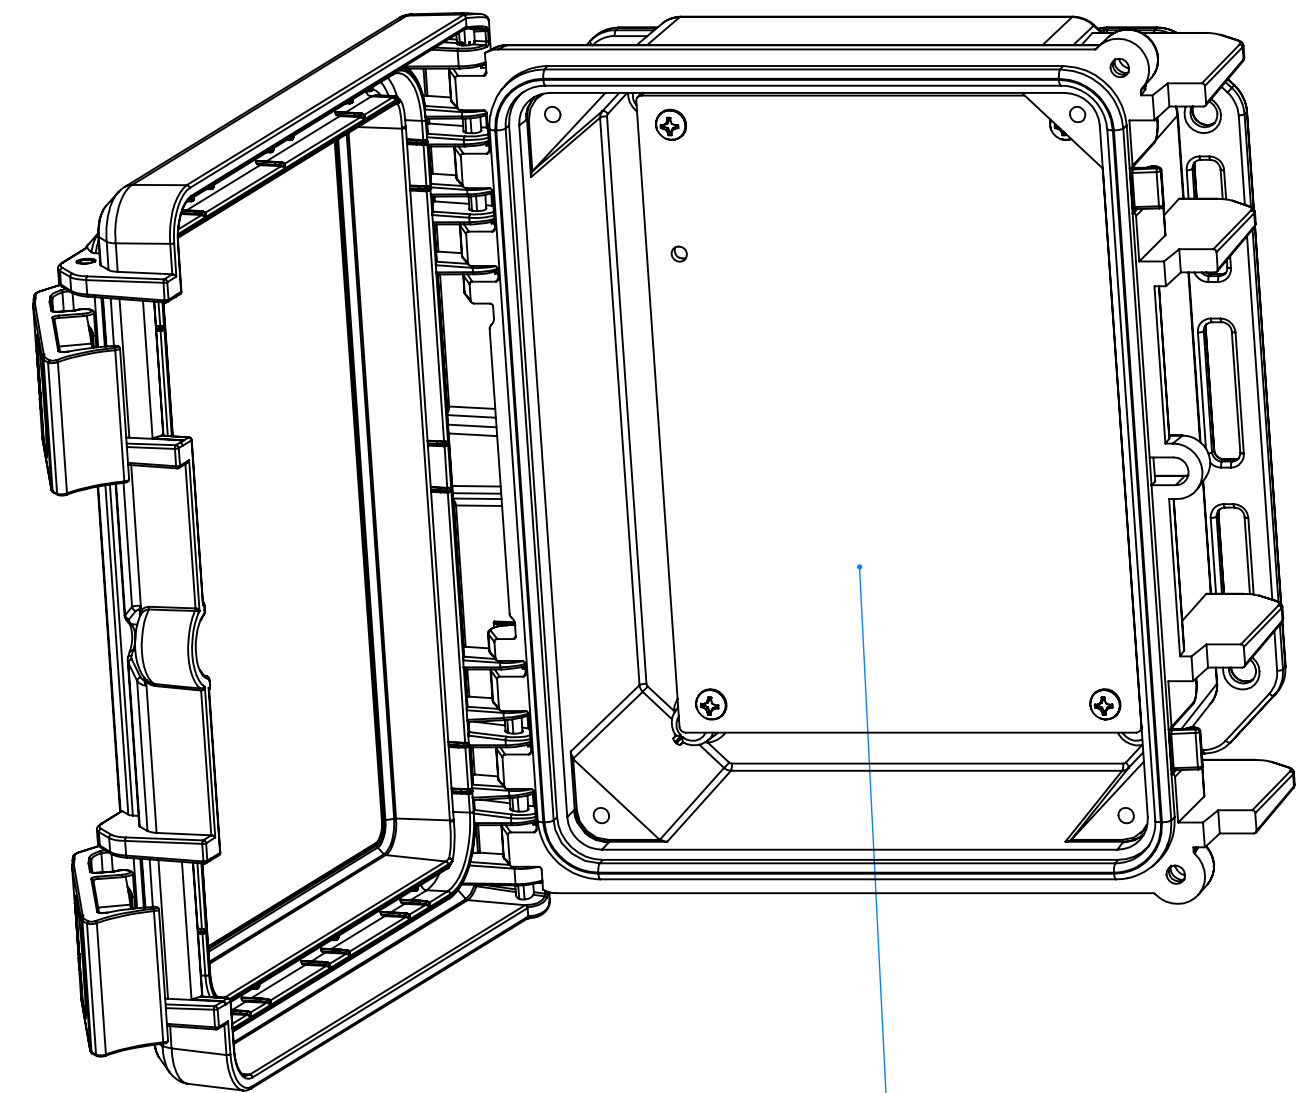

7100B Aluminum Bottom Panel Kit for I142HL, I152HL and I152HS

PARTS INCLUDED IN pn 7100B		
P/N	Qty.	Description
71000	1	Aluminum Bottom Panel
6029	4	SS #10 X 3/8" Pan HL Screw

7000 Aluminum Bottom Panel