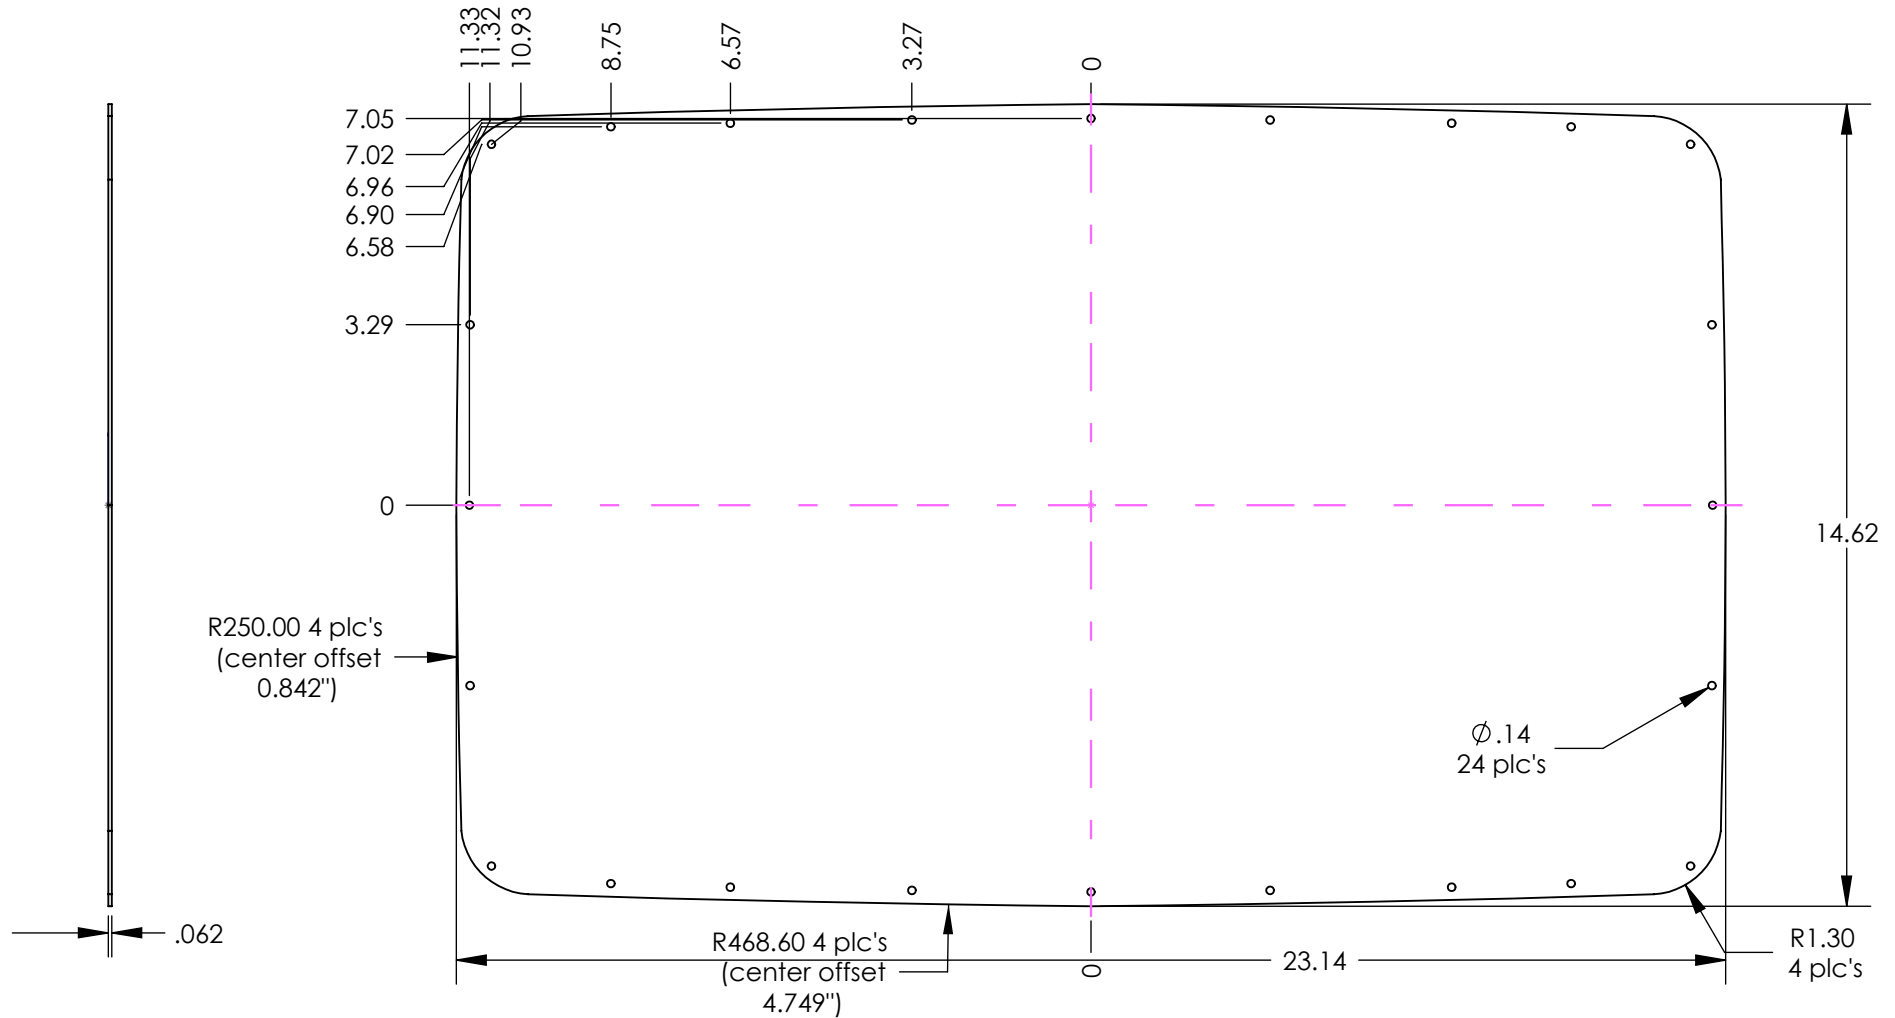

**NOTES:**

- 1) PVC film this side.
- 2) Panel Kit includes:
  - 1 - 7950 - 920 top panel
  - 24 - 6026 - #4 SS 3/8 long screws

# 7950B 920 BOTTOM PANEL KIT

**NOTES:**

- 1) PVC film this side.
- 1) Panel Kit includes:
  - 1 - 7952 - 920 bottom aluminum panel
  - 1 - 8901 - Instrument panel O-ring
  - 24 - 8000 - O-ring
  - 24 - 6026 - #4 SS 3/8 long screws