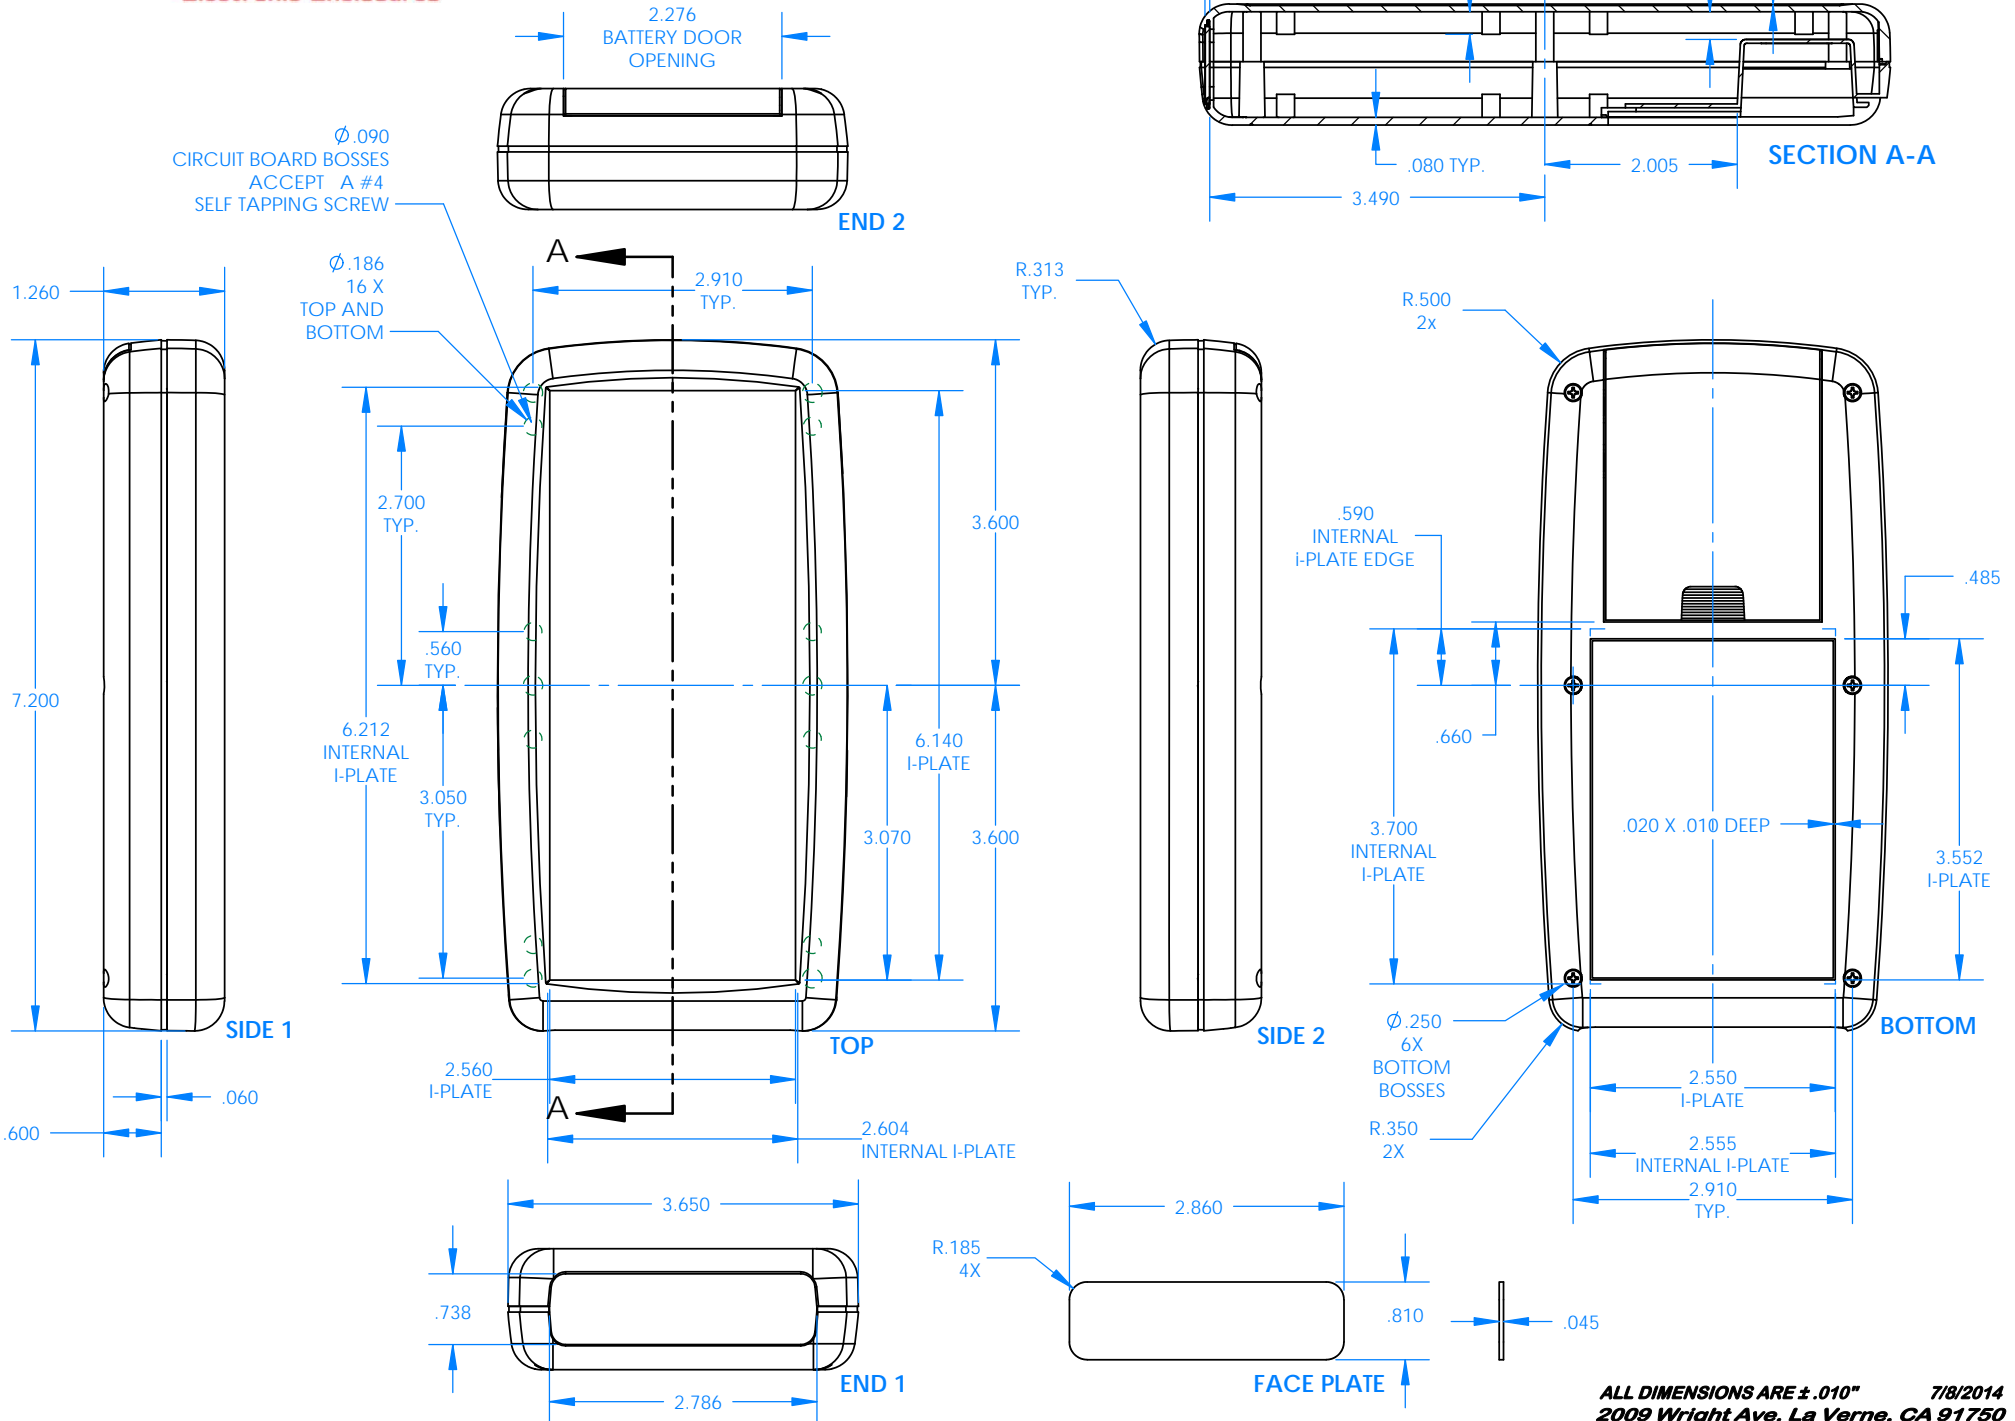

# SERPAC H75,9V

Electronic Enclosures

ALL DIMENSIONS ARE ± .010" 7/8/2014  
 2009 Wright Ave. La Verne, CA 91750  
 Ph. (626) 331-0517 Fx. (626) 331-8584 serpac.com