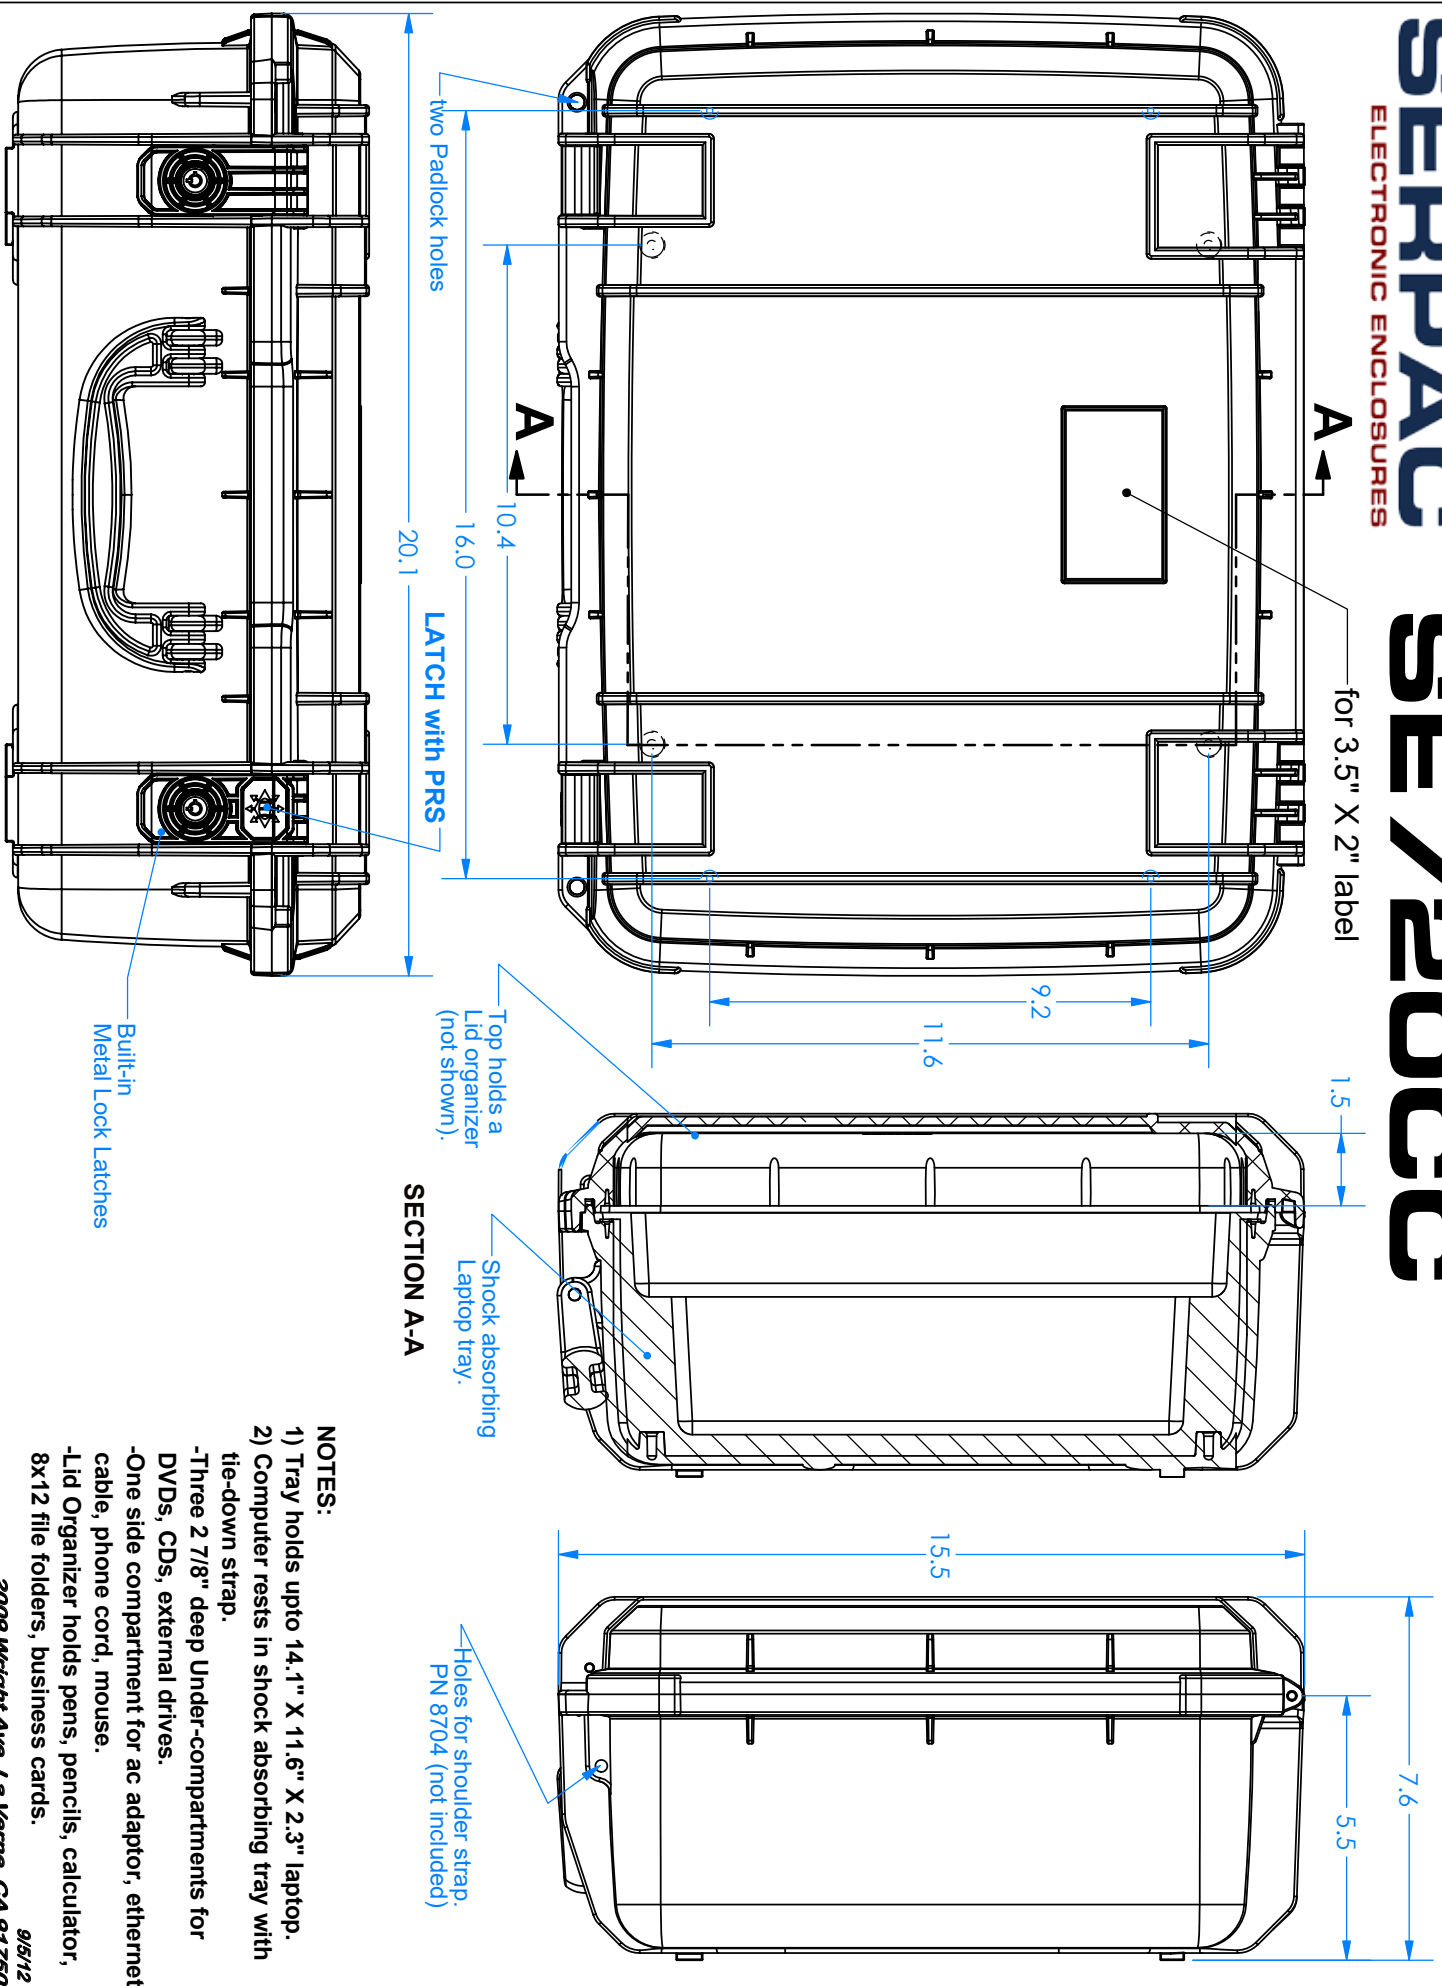

SERPAPAC SE7200CC

ELECTRONIC ENCLOSURES

SECTION A-A

NOTES:

- 1) Tray holds upto 14.1" X 11.6" X 2.3" laptop.
 - 2) Computer rests in shock absorbing tray with tie-down strap.
- Three 2 7/8" deep Under-compartments for DVDs, CDs, external drives.
 - One side compartment for ac adaptor, ethernet cable, phone cord, mouse.
 - Lid Organizer holds pens, pencils, calculator, 8x12 file folders, business cards.