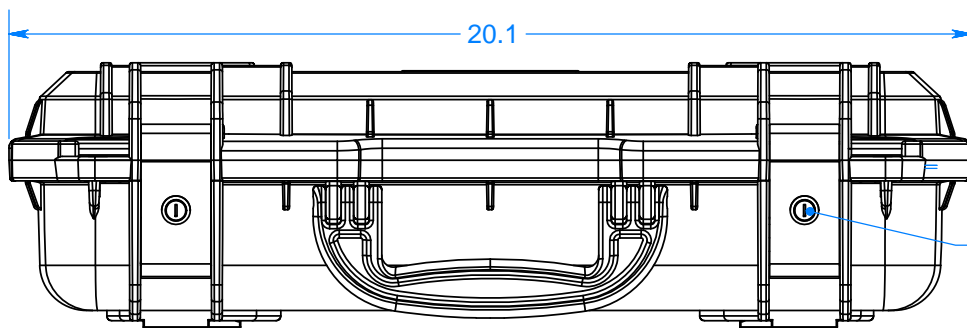

# SERPAC SE710CC

Electronic Enclosures

**SECTION A-A**

Top holds a Lid organizer (not shown).

Shock absorbing Laptop tray.

Holes for shoulder strap. PN 8704 (not shown)

**NOTES:**

- 1) Tray holds upto 14.1" X 11.6" X 2.3" laptop.
- 2) Computer rests in shock absorbing tray with tie-down strap.
  - Three 1 1/8" deep Under-compartments for DVDs, CDs, external drives.
  - One side compartment for ac adaptor, ethernet cable, phone cord, mouse.
  - Lid Organizer holds pens, pencils, calculator, 8x12 file folders, business cards.