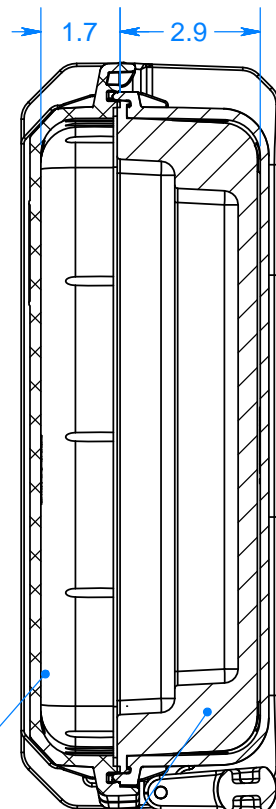

# SERPAC SE710CC

Electronic Enclosures

**SECTION A-A**

Top holds a Lid organizer (not shown).

Shock absorbing Laptop tray.

Holes for shoulder strap. PN 8704 (not shown)

**NOTES:**

- 1) Tray holds upto 14.1" X 11.6" X 2.3" laptop.
- 2) Computer rests in shock absorbing tray with tie-down strap.
  - Three 1 1/8" deep Under-compartments for DVDs, CDs, external drives.
  - One side compartment for ac adaptor, ethernet cable, phone cord, mouse.
  - Lid Organizer holds pens, pencils, calculator, 8x12 file folders, business cards.