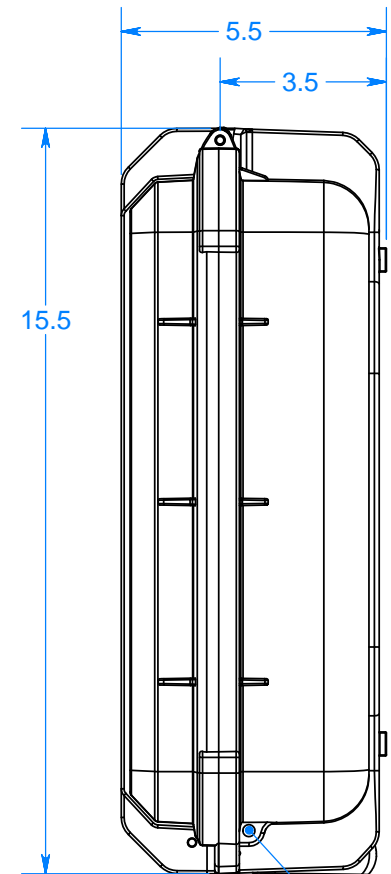

# SERPAC SE710CC

Electronic Enclosures

**SECTION A-A**

Top holds a Lid organizer (not shown).

Shock absorbing Laptop tray.

Holes for shoulder strap. PN 8704 (not shown)

**NOTES:**

- 1) Tray holds upto 14.1" X 11.6" X 2.3" laptop.
- 2) Computer rests in shock absorbing tray with tie-down strap.
  - Three 1 1/8" deep Under-compartments for DVDs, CDs, external drives.
  - One side compartment for ac adaptor, ethernet cable, phone cord, mouse.
  - Lid Organizer holds pens, pencils, calculator, 8x12 file folders, business cards.