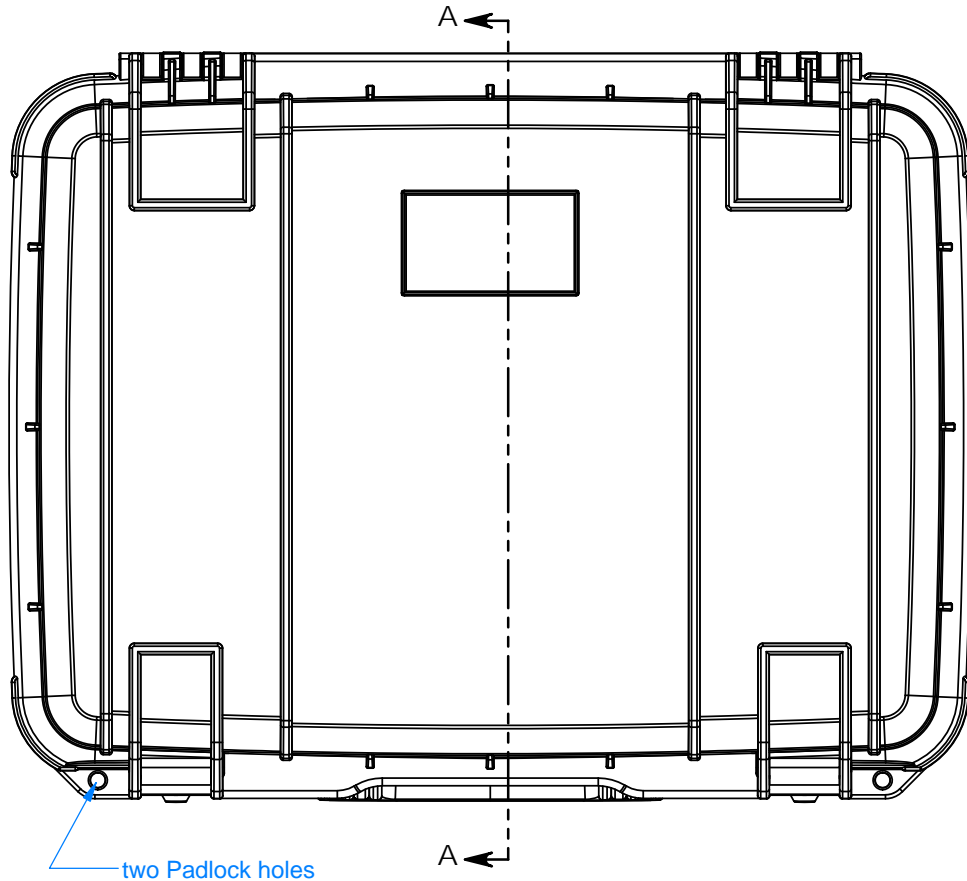

# SERPAC SE710CC

Electronic Enclosures

**SECTION A-A**

Top holds a Lid organizer (not shown).

Shock absorbing Laptop tray.

Holes for shoulder strap. PN 8704 (not shown)

**NOTES:**

- 1) Tray holds upto 14.1" X 11.6" X 2.3" laptop.
- 2) Computer rests in shock absorbing tray with tie-down strap.
  - Three 1 1/8" deep Under-compartments for DVDs, CDs, external drives.
  - One side compartment for ac adaptor, ethernet cable, phone cord, mouse.
  - Lid Organizer holds pens, pencils, calculator, 8x12 file folders, business cards.